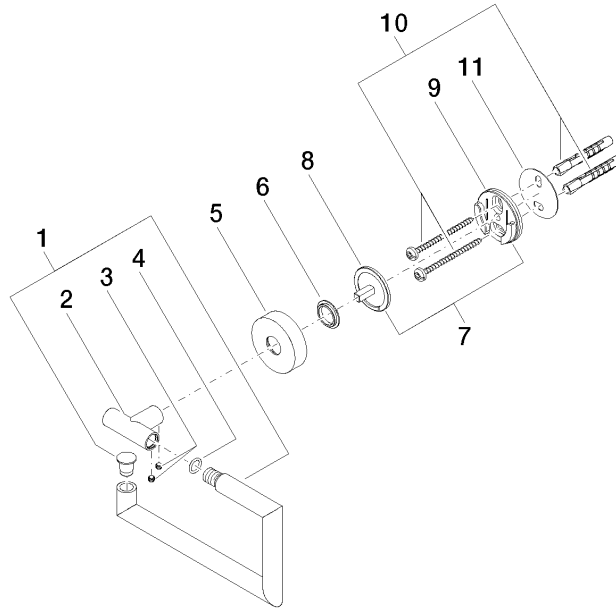

83 500 979

- width 150mm
- height 95 mm
- rosette Ø 40 mm
- 40mm projection

Fits: LISSÉ, META

	Light Gold	83 500 979-26
	Chrome	83 500 979-00
	Brushed Platinum	83 500 979-06
	Dark Chrome	83 500 979-19
	Brushed Light Gold	83 500 979-27
	Matte Black	83 500 979-33
	Brushed Bronze	83 500 979-42
	Brushed Champagne (22kt Gold)	83 500 979-46
	Champagne (22kt Gold)	83 500 979-47
	Brushed Chrome	83 500 979-93
	Brushed Dark Platinum	83 500 979-99

83 500 979

mm [inches]

83 500 979

Parts for other finishes can be found here: [Chrome](#)

Spare parts list

No.	Item Number	Name	Quantity used	Delivery time
1	90 28 22 626 00-26	holder	1	30
2	05 17 97 561 01-26	holder	1	60
3	90 31 11 038 00 90	pin	2	2
4	90 14 10 060 00 90	seal	1	2
5	08 27 97 500-26	rosette	1	60
6	08 30 11 516 90	ring	1	2
7	05 17 97 501 01 90	fixing set	1	2
8	08 17 97 559 90	holder	1	2
9	08 17 97 501 07	holder	1	2
10	05 30 31 025 00 90	fixing set	1	2
11	05 30 11 519 00 90	disc	1	2