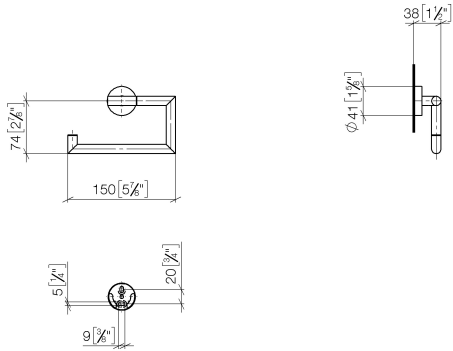

83 500 979

- width 150mm
- height 95 mm
- rosette Ø 40 mm
- 40mm projection

Fits: LISSÉ, META

	Brushed Light Gold	83 500 979-27
	Chrome	83 500 979-00
	Brushed Platinum	83 500 979-06
	Dark Chrome	83 500 979-19
	Light Gold	83 500 979-26
	Matte Black	83 500 979-33
	Brushed Bronze	83 500 979-42
	Brushed Champagne (22kt Gold)	83 500 979-46
	Champagne (22kt Gold)	83 500 979-47
	Brushed Chrome	83 500 979-93
	Brushed Dark Platinum	83 500 979-99

83 500 979

mm [inches]

83 500 979

Parts for other finishes can be found here: [Chrome](#)

### Spare parts list

No.	Item Number	Name	Quantity used	Delivery time
1	90 28 22 626 00-27	holder	1	30
2	05 17 97 561 01-27	holder	1	60
3	90 31 11 038 00 90	pin	2	2
4	90 14 10 060 00 90	seal	1	2
5	08 27 97 500-27	rosette	1	60
6	08 30 11 516 90	ring	1	2
7	05 17 97 501 01 90	fixing set	1	2
8	08 17 97 559 90	holder	1	2
9	08 17 97 501 07	holder	1	2
10	05 30 31 025 00 90	fixing set	1	2
11	05 30 11 519 00 90	disc	1	2