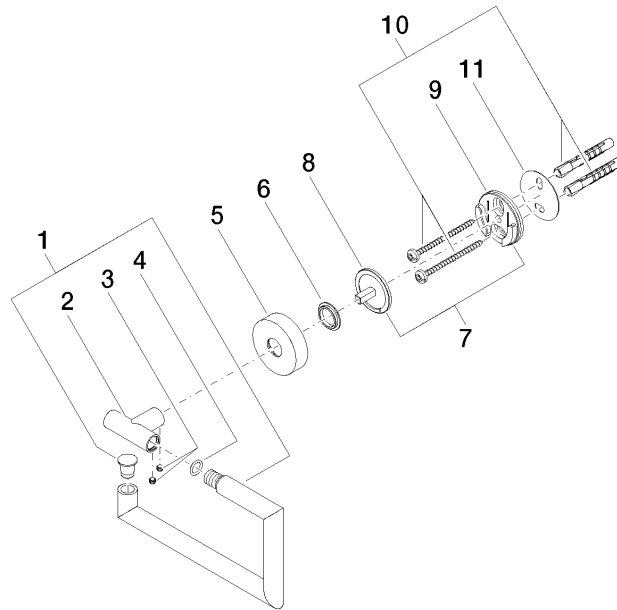

83 500 979

- width 150mm
- height 95 mm
- rosette Ø 40 mm
- 40mm projection

Fits: LISSÉ, META

	Brushed Light Gold	83 500 979-27
	Chrome	83 500 979-00
	Brushed Platinum	83 500 979-06
	Dark Chrome	83 500 979-19
	Light Gold	83 500 979-26
	Matte Black	83 500 979-33
	Brushed Bronze	83 500 979-42
	Brushed Champagne (22kt Gold)	83 500 979-46
	Champagne (22kt Gold)	83 500 979-47
	Brushed Chrome	83 500 979-93
	Brushed Dark Platinum	83 500 979-99

83 500 979

mm [inches]

83 500 979

Parts for other finishes can be found here: [Chrome](#)

### Spare parts list

No.	Item Number	Name	Quantity used	Delivery time
1	90 28 22 626 00-27	holder	1	30
2	05 17 97 561 01-27	holder	1	60
3	90 31 11 038 00 90	pin	2	2
4	90 14 10 060 00 90	seal	1	2
5	08 27 97 500-27	rosette	1	60
6	08 30 11 516 90	ring	1	2
7	05 17 97 501 01 90	fixing set	1	2
8	08 17 97 559 90	holder	1	2
9	08 17 97 501 07	holder	1	2
10	05 30 31 025 00 90	fixing set	1	2
11	05 30 11 519 00 90	disc	1	2