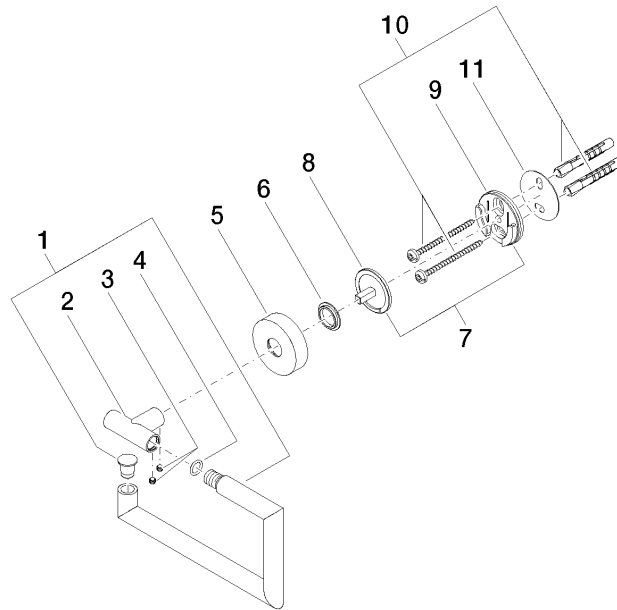

Tissue holder without cover - Brushed Bronze

LISSÉ

83 500 979

- width 150mm
- height 95 mm
- rosette Ø 40 mm
- 40mm projection

Fits: LISSÉ, META

	Brushed Bronze	83 500 979-42
	Chrome	83 500 979-00
	Brushed Platinum	83 500 979-06
	Dark Chrome	83 500 979-19
	Light Gold	83 500 979-26
	Brushed Light Gold	83 500 979-27
	Matte Black	83 500 979-33
	Brushed Champagne (22kt Gold)	83 500 979-46
	Champagne (22kt Gold)	83 500 979-47
	Brushed Chrome	83 500 979-93
	Brushed Dark Platinum	83 500 979-99

83 500 979

mm [inches]

83 500 979

Parts for other finishes can be found here: [Chrome](#)

### Spare parts list

No.	Item Number	Name	Quantity used	Delivery time
1	90 28 22 626 00-42	holder	1	30
2	05 17 97 561 01-42	holder	1	60
3	90 31 11 038 00 90	pin	2	2
4	90 14 10 060 00 90	seal	1	2
5	08 27 97 500-42	rosette	1	60
6	08 30 11 516 90	ring	1	2
7	05 17 97 501 01 90	fixing set	1	2
8	08 17 97 559 90	holder	1	2
9	08 17 97 501 07	holder	1	2
10	05 30 31 025 00 90	fixing set	1	2
11	05 30 11 519 00 90	disc	1	2