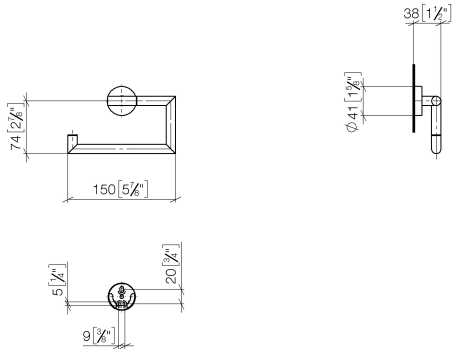

Tissue holder without cover - Brushed Bronze

LISSÉ

83 500 979

- width 150mm
- height 95 mm
- rosette Ø 40 mm
- 40mm projection

Fits: LISSÉ, META

	Brushed Bronze	83 500 979-42
	Chrome	83 500 979-00
	Brushed Platinum	83 500 979-06
	Dark Chrome	83 500 979-19
	Light Gold	83 500 979-26
	Brushed Light Gold	83 500 979-27
	Matte Black	83 500 979-33
	Brushed Champagne (22kt Gold)	83 500 979-46
	Champagne (22kt Gold)	83 500 979-47
	Brushed Chrome	83 500 979-93
	Brushed Dark Platinum	83 500 979-99

83 500 979

mm [inches]

83 500 979

Parts for other finishes can be found here: [Chrome](#)

### Spare parts list

No.	Item Number	Name	Quantity used	Delivery time
1	90 28 22 626 00-42	holder	1	30
2	05 17 97 561 01-42	holder	1	60
3	90 31 11 038 00 90	pin	2	2
4	90 14 10 060 00 90	seal	1	2
5	08 27 97 500-42	rosette	1	60
6	08 30 11 516 90	ring	1	2
7	05 17 97 501 01 90	fixing set	1	2
8	08 17 97 559 90	holder	1	2
9	08 17 97 501 07	holder	1	2
10	05 30 31 025 00 90	fixing set	1	2
11	05 30 11 519 00 90	disc	1	2