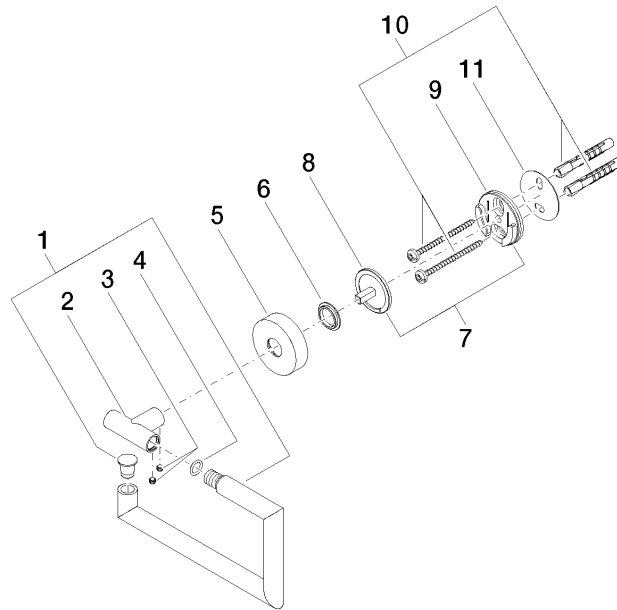

Tissue holder without cover - Brushed Champagne (22kt Gold)

LISSÉ

83 500 979

- width 150mm
- height 95 mm
- rosette Ø 40 mm
- 40mm projection

Fits: LISSÉ, META

	Brushed Champagne (22kt Gold)	83 500 979-46
	Chrome	83 500 979-00
	Brushed Platinum	83 500 979-06
	Dark Chrome	83 500 979-19
	Light Gold	83 500 979-26
	Brushed Light Gold	83 500 979-27
	Matte Black	83 500 979-33
	Brushed Bronze	83 500 979-42
	Champagne (22kt Gold)	83 500 979-47
	Brushed Chrome	83 500 979-93
	Brushed Dark Platinum	83 500 979-99

83 500 979

mm [inches]

83 500 979

Parts for other finishes can be found here: [Chrome](#)

Spare parts list

No.	Item Number	Name	Quantity used	Delivery time
1	90 28 22 626 00-46	holder	1	30
2	05 17 97 561 01-46	holder	1	60
3	90 31 11 038 00 90	pin	2	2
4	90 14 10 060 00 90	seal	1	2
5	08 27 97 500-46	rosette	1	30
6	08 30 11 516 90	ring	1	2
7	05 17 97 501 01 90	fixing set	1	2
8	08 17 97 559 90	holder	1	2
9	08 17 97 501 07	holder	1	2
10	05 30 31 025 00 90	fixing set	1	2
11	05 30 11 519 00 90	disc	1	2