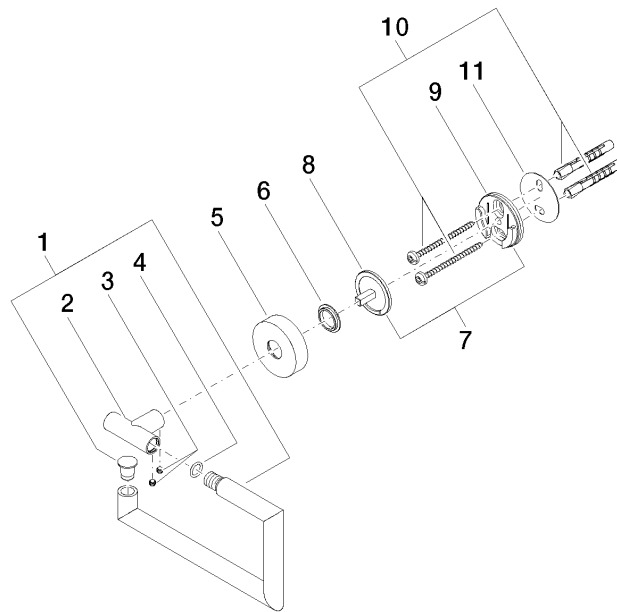

83 500 979

- width 150mm
- height 95 mm
- rosette Ø 40 mm
- 40mm projection

Fits: LISSÉ, META

	Brushed Chrome	83 500 979-93
	Chrome	83 500 979-00
	Brushed Platinum	83 500 979-06
	Dark Chrome	83 500 979-19
	Light Gold	83 500 979-26
	Brushed Light Gold	83 500 979-27
	Matte Black	83 500 979-33
	Brushed Bronze	83 500 979-42
	Brushed Champagne (22kt Gold)	83 500 979-46
	Champagne (22kt Gold)	83 500 979-47
	Brushed Dark Platinum	83 500 979-99

83 500 979

mm [inches]

83 500 979

Parts for other finishes can be found here: [Chrome](#)

Spare parts list

No.	Item Number	Name	Quantity used	Delivery time
1	90 28 22 626 00-93	holder	1	20
2	05 17 97 561 01-93	holder	1	20
3	90 31 11 038 00 90	pin	2	2
4	90 14 10 060 00 90	seal	1	2
5	08 27 97 500-93	rosette	1	20
6	08 30 11 516 90	ring	1	2
7	05 17 97 501 01 90	fixing set	1	2
8	08 17 97 559 90	holder	1	2
9	08 17 97 501 07	holder	1	2
10	05 30 31 025 00 90	fixing set	1	2
11	05 30 11 519 00 90	disc	1	2