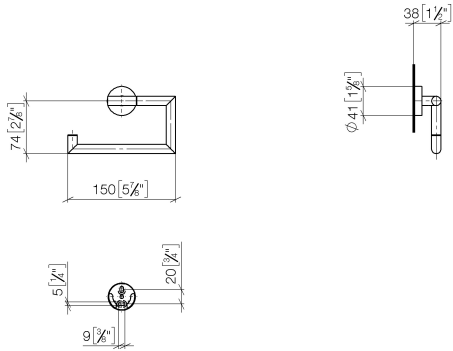

83 500 979

- width 150mm
- height 95 mm
- rosette Ø 40 mm
- 40mm projection

Fits: LISSÉ, META

	Brushed Chrome	83 500 979-93
	Chrome	83 500 979-00
	Brushed Platinum	83 500 979-06
	Dark Chrome	83 500 979-19
	Light Gold	83 500 979-26
	Brushed Light Gold	83 500 979-27
	Matte Black	83 500 979-33
	Brushed Bronze	83 500 979-42
	Brushed Champagne (22kt Gold)	83 500 979-46
	Champagne (22kt Gold)	83 500 979-47
	Brushed Dark Platinum	83 500 979-99

83 500 979

mm [inches]

83 500 979

Parts for other finishes can be found here: [Chrome](#)

Spare parts list

No.	Item Number	Name	Quantity used	Delivery time
1	90 28 22 626 00-93	holder	1	20
2	05 17 97 561 01-93	holder	1	20
3	90 31 11 038 00 90	pin	2	2
4	90 14 10 060 00 90	seal	1	2
5	08 27 97 500-93	rosette	1	20
6	08 30 11 516 90	ring	1	2
7	05 17 97 501 01 90	fixing set	1	2
8	08 17 97 559 90	holder	1	2
9	08 17 97 501 07	holder	1	2
10	05 30 31 025 00 90	fixing set	1	2
11	05 30 11 519 00 90	disc	1	2