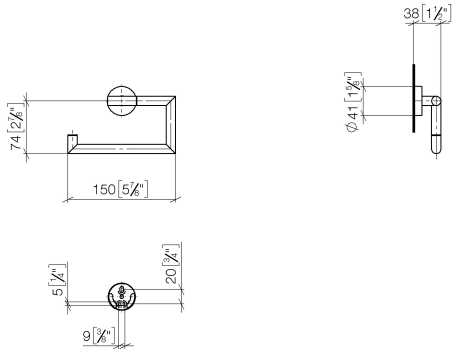

83 500 979

- width 150mm
- height 95 mm
- rosette Ø 40 mm
- 40mm projection

Fits: LISSÉ, META

	Brushed Dark Platinum	83 500 979-99
	Chrome	83 500 979-00
	Brushed Platinum	83 500 979-06
	Dark Chrome	83 500 979-19
	Light Gold	83 500 979-26
	Brushed Light Gold	83 500 979-27
	Matte Black	83 500 979-33
	Brushed Bronze	83 500 979-42
	Brushed Champagne (22kt Gold)	83 500 979-46
	Champagne (22kt Gold)	83 500 979-47
	Brushed Chrome	83 500 979-93

83 500 979

mm [inches]

83 500 979

Parts for other finishes can be found here: [Chrome](#)

Spare parts list

No.	Item Number	Name	Quantity used	Delivery time
1	90 28 22 626 00-99	holder	1	30
2	05 17 97 561 01-99	holder	1	60
3	90 31 11 038 00 90	pin	2	2
4	90 14 10 060 00 90	seal	1	2
5	08 27 97 500-99	rosette	1	30
6	08 30 11 516 90	ring	1	2
7	05 17 97 501 01 90	fixing set	1	2
8	08 17 97 559 90	holder	1	2
9	08 17 97 501 07	holder	1	2
10	05 30 31 025 00 90	fixing set	1	2
11	05 30 11 519 00 90	disc	1	2