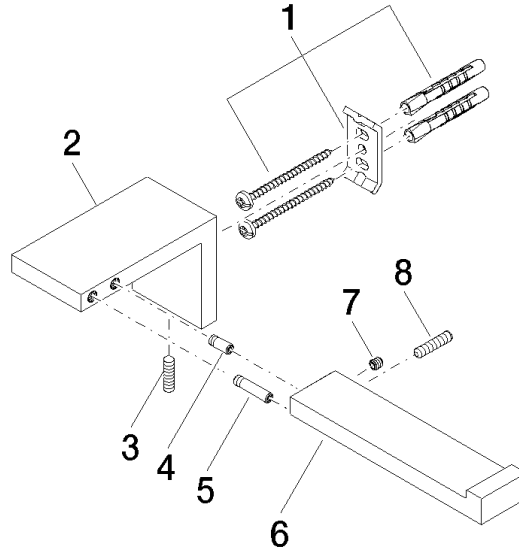

SYMETRICS Tissue holder without cover - Platinum

IMO

83 500 980

- width 175mm
- height 60 mm
- 90mm projection

	Platinum	83 500 980-08
	Chrome	83 500 980-00
	Brushed Platinum	83 500 980-06
	Brushed Durabronze (23kt Gold)	83 500 980-28
	Matte Black	83 500 980-33
	Brushed Dark Platinum	83 500 980-99

83 500 980

mm [inches]

83 500 980

Parts for other finishes can be found here: [Chrome](#)

Spare parts list

No.	Item Number	Name	Quantity used	Delivery time
1	05 17 20 736 00 90	fixing set	1	2
2	08 17 98 500-08	holder	1	40
3	04 31 11 113 00 90	pin	1	2
4	09 31 11 204 90	pin	1	2
5	09 31 11 203 90	pin	1	2
6	08 17 98 554-08	holder	1	40
7	90 31 11 030 00 90	pin	1	2
8	09 31 11 059 90	pin	1	2