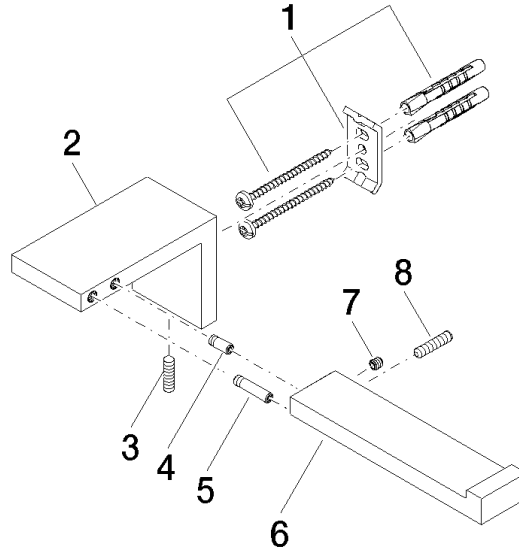

83 500 980

- width 175mm
- height 60 mm
- 90mm projection

	Brushed Durabross (23kt Gold)	83 500 980-28
	Chrome	83 500 980-00
	Brushed Platinum	83 500 980-06
	Platinum	83 500 980-08
	Matte Black	83 500 980-33
	Brushed Dark Platinum	83 500 980-99

83 500 980

mm [inches]

83 500 980

Parts for other finishes can be found here: [Chrome](#)

Spare parts list

No.	Item Number	Name	Quantity used	Delivery time
1	05 17 20 736 00 90	fixing set	1	2
2	08 17 98 500-28	holder	1	20
3	04 31 11 113 00 90	pin	1	2
4	09 31 11 204 90	pin	1	2
5	09 31 11 203 90	pin	1	2
6	08 17 98 554-28	holder	1	20
7	90 31 11 030 00 90	pin	1	2
8	09 31 11 059 90	pin	1	2