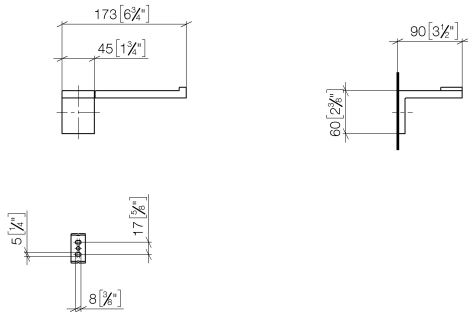

83 500 980

- width 175mm
- height 60 mm
- 90mm projection

	Brushed Durabross (23kt Gold)	83 500 980-28
	Chrome	83 500 980-00
	Brushed Platinum	83 500 980-06
	Platinum	83 500 980-08
	Matte Black	83 500 980-33
	Brushed Dark Platinum	83 500 980-99

83 500 980

mm [inches]

83 500 980

Parts for other finishes can be found here: [Chrome](#)

Spare parts list

No.	Item Number	Name	Quantity used	Delivery time
1	05 17 20 736 00 90	fixing set	1	2
2	08 17 98 500-28	holder	1	20
3	04 31 11 113 00 90	pin	1	2
4	09 31 11 204 90	pin	1	2
5	09 31 11 203 90	pin	1	2
6	08 17 98 554-28	holder	1	20
7	90 31 11 030 00 90	pin	1	2
8	09 31 11 059 90	pin	1	2