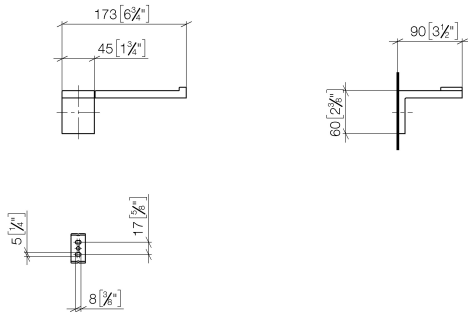

83 500 980

- width 175mm
- height 60 mm
- 90mm projection

	Brushed Dark Platinum	83 500 980-99
	Chrome	83 500 980-00
	Brushed Platinum	83 500 980-06
	Platinum	83 500 980-08
	Brushed Durabronze (23kt Gold)	83 500 980-28
	Matte Black	83 500 980-33

83 500 980

mm [inches]

83 500 980

Parts for other finishes can be found here: [Chrome](#)

Spare parts list

No.	Item Number	Name	Quantity used	Delivery time
1	05 17 20 736 00 90	fixing set	1	2
2	08 17 98 500-99	holder	1	30
3	04 31 11 113 00 90	pin	1	2
4	09 31 11 204 90	pin	1	2
5	09 31 11 203 90	pin	1	2
6	08 17 98 554-99	holder	1	30
7	90 31 11 030 00 90	pin	1	2
8	09 31 11 059 90	pin	1	2