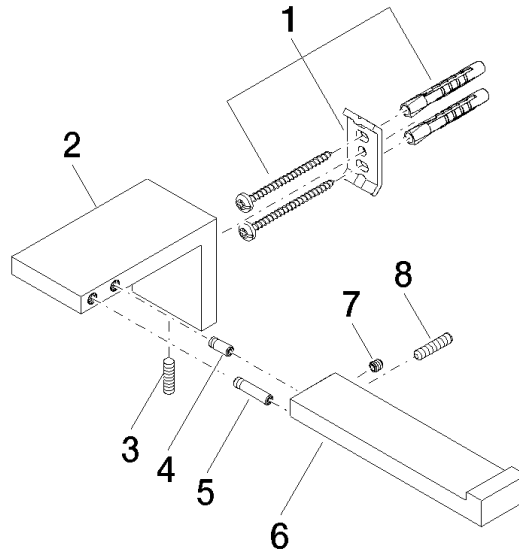

83 500 980

- width 175mm
- height 60 mm
- 90mm projection

	Brushed Dark Platinum	83 500 980-99
	Chrome	83 500 980-00
	Brushed Platinum	83 500 980-06
	Platinum	83 500 980-08
	Brushed Durabronze (23kt Gold)	83 500 980-28
	Matte Black	83 500 980-33

83 500 980

mm [inches]

83 500 980

Parts for other finishes can be found here: [Chrome](#)

Spare parts list

No.	Item Number	Name	Quantity used	Delivery time
1	05 17 20 736 00 90	fixing set	1	2
2	08 17 98 500-99	holder	1	30
3	04 31 11 113 00 90	pin	1	2
4	09 31 11 204 90	pin	1	2
5	09 31 11 203 90	pin	1	2
6	08 17 98 554-99	holder	1	30
7	90 31 11 030 00 90	pin	1	2
8	09 31 11 059 90	pin	1	2