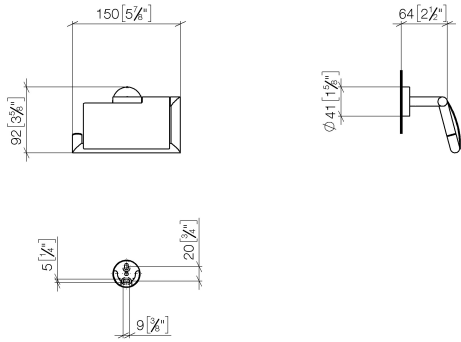

Tissue holder with cover - Brushed Platinum

LISSÉ

83 510 979

- width 150mm
- height 95 mm
- rosette Ø 40 mm
- 40mm projection

Fits: LISSÉ, META

	Brushed Platinum	83 510 979-06
	Chrome	83 510 979-00
	Dark Chrome	83 510 979-19
	Light Gold	83 510 979-26
	Brushed Light Gold	83 510 979-27
	Matte Black	83 510 979-33
	Brushed Bronze	83 510 979-42
	Brushed Champagne (22kt Gold)	83 510 979-46
	Champagne (22kt Gold)	83 510 979-47
	Brushed Chrome	83 510 979-93
	Brushed Dark Platinum	83 510 979-99

83 510 979

mm [inches]

83 510 979

Parts for other finishes can be found here: [Chrome](#)

### Spare parts list

No.	Item Number	Name	Quantity used	Delivery time
1	05 30 31 025 00 90	fixing set	1	2
2	05 30 11 519 00 90	disc	1	2
3	05 17 97 501 01 90	fixing set	1	2
4	08 17 97 501 07	holder	1	2
5	08 17 97 559 90	holder	1	2
6	08 30 11 516 90	ring	1	2
7	08 27 97 500-06	rosette	1	10
8	90 31 11 038 00 90	pin	4	2
9	05 17 97 562 01-06	holder	1	10
10	08 11 02 514-06	lid	1	10
11	90 28 22 628 00-06	holder	1	10