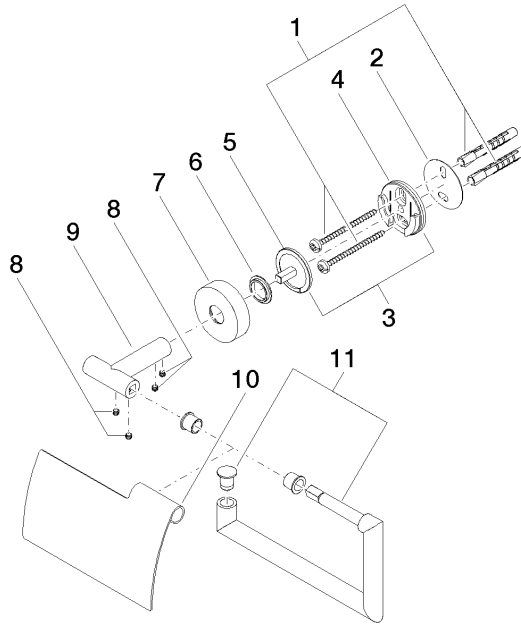

Tissue holder with cover - Brushed Platinum

LISSÉ

83 510 979

- width 150mm
- height 95 mm
- rosette Ø 40 mm
- 40mm projection

Fits: LISSÉ, META

	Brushed Platinum	83 510 979-06
	Chrome	83 510 979-00
	Dark Chrome	83 510 979-19
	Light Gold	83 510 979-26
	Brushed Light Gold	83 510 979-27
	Matte Black	83 510 979-33
	Brushed Bronze	83 510 979-42
	Brushed Champagne (22kt Gold)	83 510 979-46
	Champagne (22kt Gold)	83 510 979-47
	Brushed Chrome	83 510 979-93
	Brushed Dark Platinum	83 510 979-99

83 510 979

mm [inches]

83 510 979

Parts for other finishes can be found here: [Chrome](#)

### Spare parts list

No.	Item Number	Name	Quantity used	Delivery time
1	05 30 31 025 00 90	fixing set	1	2
2	05 30 11 519 00 90	disc	1	2
3	05 17 97 501 01 90	fixing set	1	2
4	08 17 97 501 07	holder	1	2
5	08 17 97 559 90	holder	1	2
6	08 30 11 516 90	ring	1	2
7	08 27 97 500-06	rosette	1	10
8	90 31 11 038 00 90	pin	4	2
9	05 17 97 562 01-06	holder	1	10
10	08 11 02 514-06	lid	1	10
11	90 28 22 628 00-06	holder	1	10