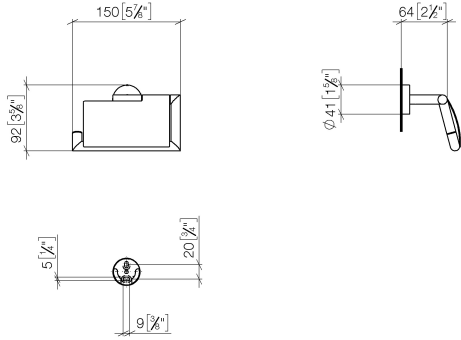

83 510 979

- width 150mm
- height 95 mm
- rosette Ø 40 mm
- 40mm projection

Fits: LISSÉ, META

	Dark Chrome	83 510 979-19
	Chrome	83 510 979-00
	Brushed Platinum	83 510 979-06
	Light Gold	83 510 979-26
	Brushed Light Gold	83 510 979-27
	Matte Black	83 510 979-33
	Brushed Bronze	83 510 979-42
	Brushed Champagne (22kt Gold)	83 510 979-46
	Champagne (22kt Gold)	83 510 979-47
	Brushed Chrome	83 510 979-93
	Brushed Dark Platinum	83 510 979-99

83 510 979

mm [inches]

83 510 979

Parts for other
finishes can be found
here: [Chrome](#)