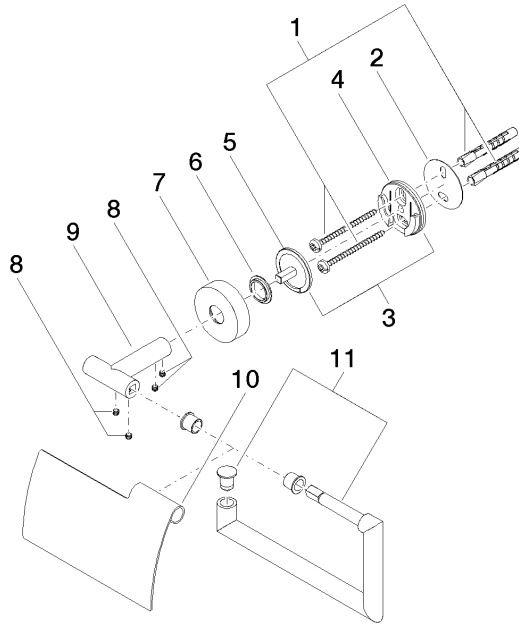

Tissue holder with cover - Brushed Light Gold

LISSÉ

83 510 979

- width 150mm
- height 95 mm
- rosette Ø 40 mm
- 40mm projection

Fits: LISSÉ, META

	Brushed Light Gold	83 510 979-27
	Chrome	83 510 979-00
	Brushed Platinum	83 510 979-06
	Dark Chrome	83 510 979-19
	Light Gold	83 510 979-26
	Matte Black	83 510 979-33
	Brushed Bronze	83 510 979-42
	Brushed Champagne (22kt Gold)	83 510 979-46
	Champagne (22kt Gold)	83 510 979-47
	Brushed Chrome	83 510 979-93
	Brushed Dark Platinum	83 510 979-99

83 510 979

mm [inches]

83 510 979

Parts for other finishes can be found here: [Chrome](#)

Spare parts list

No.	Item Number	Name	Quantity used	Delivery time
1	05 30 31 025 00 90	fixing set	1	2
2	05 30 11 519 00 90	disc	1	2
3	05 17 97 501 01 90	fixing set	1	2
4	08 17 97 501 07	holder	1	2
5	08 17 97 559 90	holder	1	2
6	08 30 11 516 90	ring	1	2
7	08 27 97 500-27	rosette	1	60
8	90 31 11 038 00 90	pin	4	2
9	05 17 97 562 01-27	holder	1	60
10	08 11 02 514-27	lid	1	60
11	90 28 22 628 00-27	holder	1	30