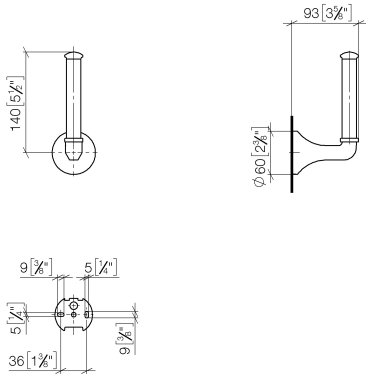

83 590 361 Product version from 7/3/2016

- height 170 mm
- rosette Ø 60 mm
- 93mm projection

	Brushed Platinum	83 590 361-06
	Chrome	83 590 361-00
	Platinum	83 590 361-08
	Durabress (23kt Gold)	83 590 361-09
	Brushed Durabress (23kt Gold)	83 590 361-28
	Brushed Dark Platinum	83 590 361-99

83 590 361 Product version from 7/3/2016

mm [inches]

83 590 361 Product version from 7/3/2016

Parts for other finishes can be found here: [Chrome](#)

Spare parts list

No.	Item Number	Name	Quantity used	Delivery time
1	04 31 11 140 00 90	pin	1	2
2	05 17 97 507 00 90	fixing set	1	2