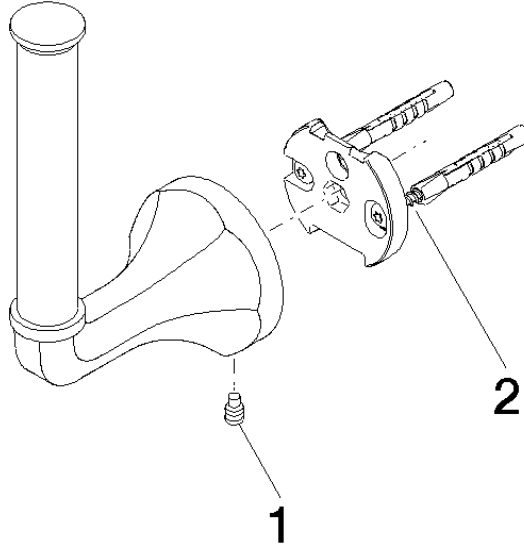

83 590 361 Product version from 7/3/2016

- height 170 mm
- rosette Ø 60 mm
- 93mm projection

	Brushed Platinum	83 590 361-06
	Chrome	83 590 361-00
	Platinum	83 590 361-08
	Durabress (23kt Gold)	83 590 361-09
	Brushed Durabress (23kt Gold)	83 590 361-28
	Brushed Dark Platinum	83 590 361-99

83 590 361 Product version from 7/3/2016

mm [inches]

83 590 361 Product version from 7/3/2016

Parts for other finishes can be found here: [Chrome](#)

Spare parts list

No.	Item Number	Name	Quantity used	Delivery time
1	04 31 11 140 00 90	pin	1	2
2	05 17 97 507 00 90	fixing set	1	2