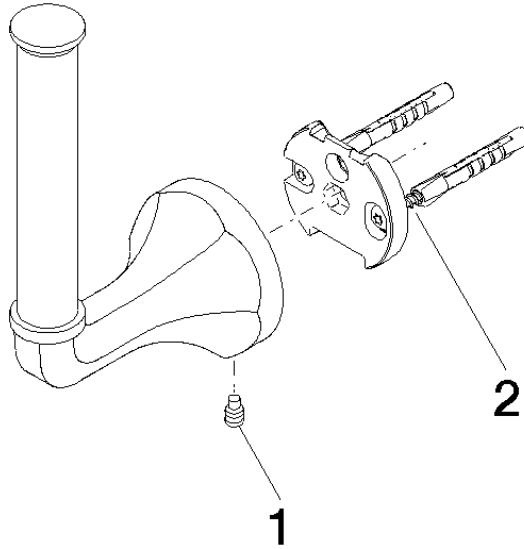

83 590 361 Product version from 7/3/2016

- height 170 mm
- rosette Ø 60 mm
- 93mm projection

	Platinum	83 590 361-08
	Chrome	83 590 361-00
	Brushed Platinum	83 590 361-06
	Durabass (23kt Gold)	83 590 361-09
	Brushed Durabass (23kt Gold)	83 590 361-28
	Brushed Dark Platinum	83 590 361-99

83 590 361 Product version from 7/3/2016

mm [inches]

83 590 361 Product version from 7/3/2016

Parts for other finishes can be found here: [Chrome](#)

### Spare parts list

No.	Item Number	Name	Quantity used	Delivery time
1	04 31 11 140 00 90	pin	1	2
2	05 17 97 507 00 90	fixing set	1	2