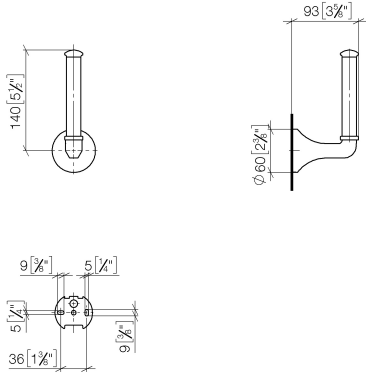

83 590 361 Product version from 7/3/2016

- height 170 mm
- rosette Ø 60 mm
- 93mm projection

	Platinum	83 590 361-08
	Chrome	83 590 361-00
	Brushed Platinum	83 590 361-06
	Durabass (23kt Gold)	83 590 361-09
	Brushed Durabass (23kt Gold)	83 590 361-28
	Brushed Dark Platinum	83 590 361-99

83 590 361 Product version from 7/3/2016

mm [inches]

83 590 361 Product version from 7/3/2016

Parts for other finishes can be found here: [Chrome](#)

### Spare parts list

No.	Item Number	Name	Quantity used	Delivery time
1	04 31 11 140 00 90	pin	1	2
2	05 17 97 507 00 90	fixing set	1	2