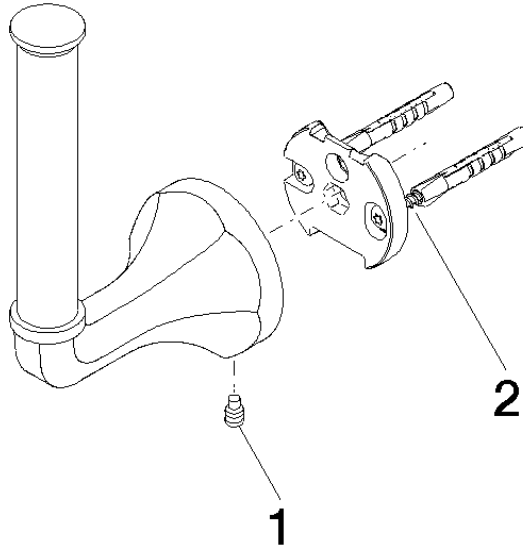

83 590 361 Product version from 7/3/2016

- height 170 mm
- rosette Ø 60 mm
- 93mm projection

	Durabross (23kt Gold)	83 590 361-09
	Chrome	83 590 361-00
	Brushed Platinum	83 590 361-06
	Platinum	83 590 361-08
	Brushed Durabross (23kt Gold)	83 590 361-28
	Brushed Dark Platinum	83 590 361-99

83 590 361 Product version from 7/3/2016

mm [inches]

83 590 361 Product version from 7/3/2016

Parts for other finishes can be found here: [Chrome](#)

Spare parts list

No.	Item Number	Name	Quantity used	Delivery time
1	04 31 11 140 00 90	pin	1	2
2	05 17 97 507 00 90	fixing set	1	2