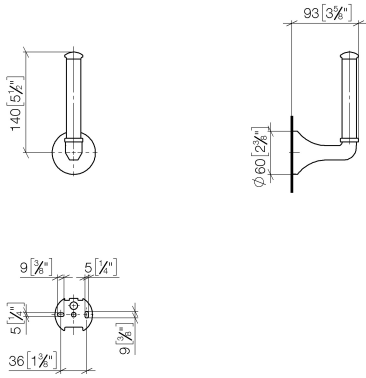

83 590 361 Product version from 7/3/2016

- height 170 mm
- rosette Ø 60 mm
- 93mm projection

	Durabross (23kt Gold)	83 590 361-09
	Chrome	83 590 361-00
	Brushed Platinum	83 590 361-06
	Platinum	83 590 361-08
	Brushed Durabross (23kt Gold)	83 590 361-28
	Brushed Dark Platinum	83 590 361-99

83 590 361 Product version from 7/3/2016

mm [inches]

83 590 361 Product version from 7/3/2016

Parts for other finishes can be found here: [Chrome](#)

Spare parts list

No.	Item Number	Name	Quantity used	Delivery time
1	04 31 11 140 00 90	pin	1	2
2	05 17 97 507 00 90	fixing set	1	2