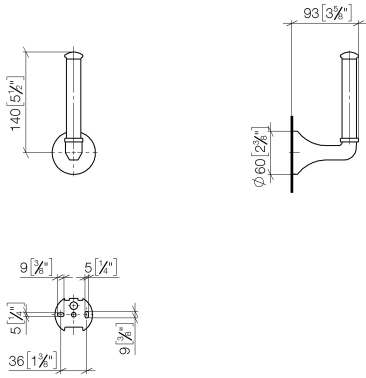

83 590 361 Product version from 7/3/2016

- height 170 mm
- rosette Ø 60 mm
- 93mm projection

	Brushed Dark Platinum	83 590 361-99
	Chrome	83 590 361-00
	Brushed Platinum	83 590 361-06
	Platinum	83 590 361-08
	Durabass (23kt Gold)	83 590 361-09
	Brushed Durabass (23kt Gold)	83 590 361-28

83 590 361 Product version from 7/3/2016

mm [inches]

83 590 361 Product version from 7/3/2016

Parts for other finishes can be found here: [Chrome](#)

Spare parts list

No.	Item Number	Name	Quantity used	Delivery time
1	04 31 11 140 00 90	pin	1	2
2	05 17 97 507 00 90	fixing set	1	2