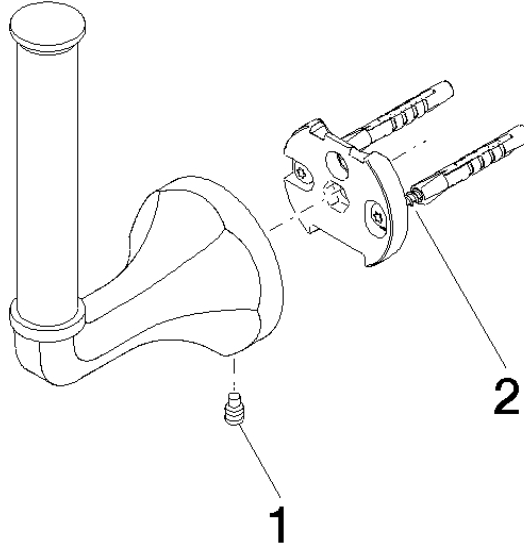

83 590 361 Product version from 7/3/2016

- height 170 mm
- rosette Ø 60 mm
- 93mm projection

	Brushed Dark Platinum	83 590 361-99
	Chrome	83 590 361-00
	Brushed Platinum	83 590 361-06
	Platinum	83 590 361-08
	Durabass (23kt Gold)	83 590 361-09
	Brushed Durabass (23kt Gold)	83 590 361-28

83 590 361 Product version from 7/3/2016

mm [inches]

83 590 361 Product version from 7/3/2016

Parts for other finishes can be found here: [Chrome](#)

Spare parts list

No.	Item Number	Name	Quantity used	Delivery time
1	04 31 11 140 00 90	pin	1	2
2	05 17 97 507 00 90	fixing set	1	2