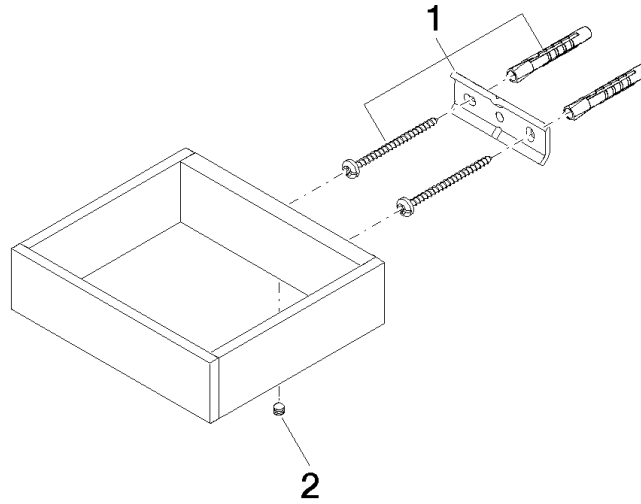

Reserve tissue holder - Brushed Platinum

SERIES SPECIFIC

83 590 780

- width 132mm
- height 35 mm
- 116mm projection

	Brushed Platinum	83 590 780-06
	Chrome	83 590 780-00
	Platinum	83 590 780-08
	Dark Chrome	83 590 780-19
	Brushed Durabronze (23kt Gold)	83 590 780-28
	Brushed Champagne (22kt Gold)	83 590 780-46
	Champagne (22kt Gold)	83 590 780-47
	Brushed Dark Platinum	83 590 780-99

83 590 780

mm [inches]

83 590 780

Parts for other finishes can be found here: [Chrome](#)

Spare parts list

No.	Item Number	Name	Quantity used	Delivery time
1	05 17 20 718 00 90	fixing set	1.00	2
2	90 31 11 112 00 90	pin	1.00	2