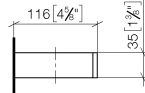

Reserve tissue holder - Brushed Platinum

SERIES SPECIFIC

83 590 780

- width 132mm
- height 35 mm
- 116mm projection

	Brushed Platinum	83 590 780-06
	Chrome	83 590 780-00
	Platinum	83 590 780-08
	Dark Chrome	83 590 780-19
	Brushed Durabronze (23kt Gold)	83 590 780-28
	Brushed Champagne (22kt Gold)	83 590 780-46
	Champagne (22kt Gold)	83 590 780-47
	Brushed Dark Platinum	83 590 780-99

83 590 780

mm [inches]

83 590 780

Parts for other finishes can be found here: [Chrome](#)

Spare parts list

No.	Item Number	Name	Quantity used	Delivery time
1	05 17 20 718 00 90	fixing set	1.00	2
2	90 31 11 112 00 90	pin	1.00	2