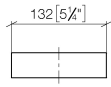

Reserve tissue holder - Brushed Platinum

SERIES SPECIFIC

83 590 780

- width 132mm
- height 35 mm
- 116mm projection

	Brushed Platinum	83 590 780-06
	Chrome	83 590 780-00
	Platinum	83 590 780-08
	Dark Chrome	83 590 780-19
	Brushed Durabronze (23kt Gold)	83 590 780-28
	Brushed Champagne (22kt Gold)	83 590 780-46
	Champagne (22kt Gold)	83 590 780-47
	Brushed Dark Platinum	83 590 780-99

83 590 780

mm [inches]

83 590 780

Parts for other finishes can be found here: [Chrome](#)

Spare parts list

No.	Item Number	Name	Quantity used	Delivery time
1	05 17 20 718 00 90	fixing set	1.00	2
2	90 31 11 112 00 90	pin	1.00	2