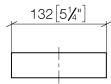

Reserve tissue holder - Brushed Platinum

MEM

83 590 780

- width 132mm
- height 35 mm
- 116mm projection

Fits: MEM, CYO

	Brushed Platinum	83 590 780-06
	Chrome	83 590 780-00
	Platinum	83 590 780-08
	Dark Chrome	83 590 780-19
	Brushed Durabronze (23kt Gold)	83 590 780-28
	Brushed Champagne (22kt Gold)	83 590 780-46
	Champagne (22kt Gold)	83 590 780-47
	Brushed Dark Platinum	83 590 780-99

83 590 780

mm [inches]

83 590 780

Parts for other finishes can be found here: [Chrome](#)

Spare parts list

No.	Item Number	Name	Quantity used	Delivery time
1	05 17 20 718 00 90	fixing set	1	2
2	90 31 11 112 00 90	pin	1	2