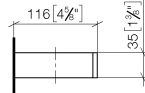

Reserve tissue holder - Brushed Platinum

MEM

83 590 780

- width 132mm
- height 35 mm
- 116mm projection

Fits: MEM, CYO

	Brushed Platinum	83 590 780-06
	Chrome	83 590 780-00
	Platinum	83 590 780-08
	Dark Chrome	83 590 780-19
	Brushed Durabronze (23kt Gold)	83 590 780-28
	Brushed Champagne (22kt Gold)	83 590 780-46
	Champagne (22kt Gold)	83 590 780-47
	Brushed Dark Platinum	83 590 780-99

83 590 780

mm [inches]

83 590 780

Parts for other finishes can be found here: [Chrome](#)

Spare parts list

No.	Item Number	Name	Quantity used	Delivery time
1	05 17 20 718 00 90	fixing set	1	2
2	90 31 11 112 00 90	pin	1	2