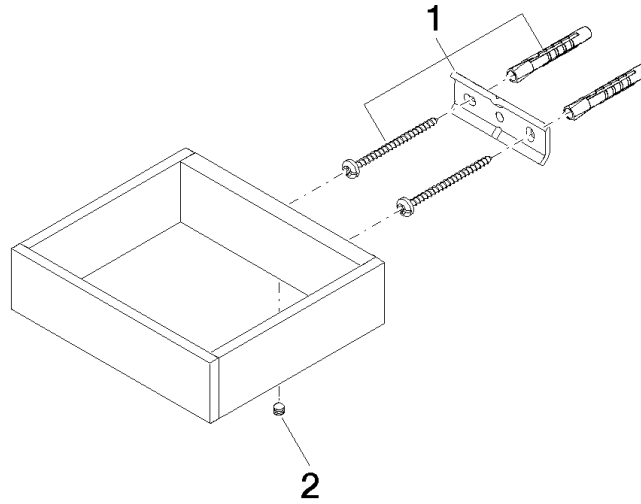

Reserve tissue holder - Brushed Platinum

MEM

83 590 780

- width 132mm
- height 35 mm
- 116mm projection

Fits: MEM, CYO

	Brushed Platinum	83 590 780-06
	Chrome	83 590 780-00
	Platinum	83 590 780-08
	Dark Chrome	83 590 780-19
	Brushed Durabronze (23kt Gold)	83 590 780-28
	Brushed Champagne (22kt Gold)	83 590 780-46
	Champagne (22kt Gold)	83 590 780-47
	Brushed Dark Platinum	83 590 780-99

83 590 780

mm [inches]

83 590 780

Parts for other finishes can be found here: [Chrome](#)

Spare parts list

No.	Item Number	Name	Quantity used	Delivery time
1	05 17 20 718 00 90	fixing set	1	2
2	90 31 11 112 00 90	pin	1	2