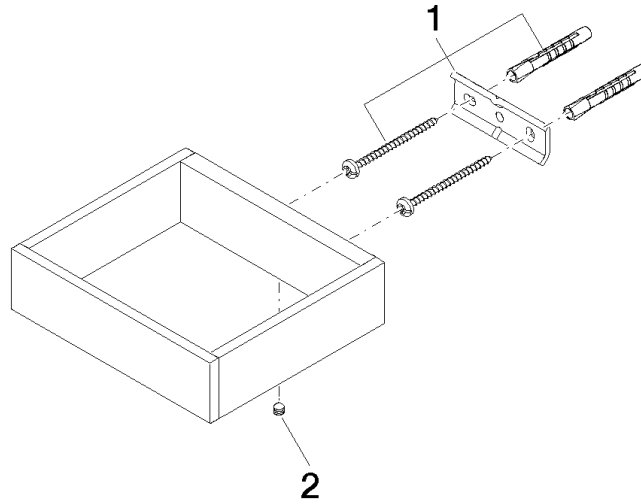

**Reserve tissue holder - Platinum**

MEM

83 590 780

- width 132mm
- height 35 mm
- 116mm projection

Fits: MEM, CYO

	Platinum	83 590 780-08
	Chrome	83 590 780-00
	Brushed Platinum	83 590 780-06
	Dark Chrome	83 590 780-19
	Brushed Durabrass (23kt Gold)	83 590 780-28
	Brushed Champagne (22kt Gold)	83 590 780-46
	Champagne (22kt Gold)	83 590 780-47
	Brushed Dark Platinum	83 590 780-99

83 590 780

mm [inches]

83 590 780

Parts for other  
finishes can be found  
here: [Chrome](#)

### Spare parts list

No.	Item Number	Name	Quantity used	Delivery time
1	05 17 20 718 00 90	fixing set	1	2
2	90 31 11 112 00 90	pin	1	2