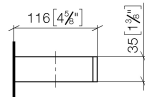

Reserve tissue holder - Brushed Durabross (23kt Gold)

MEM

83 590 780

- width 132mm
- height 35 mm
- 116mm projection

Fits: MEM, CYO

| | | |
|---|-------------------------------|---------------|
|  | Brushed Durabross (23kt Gold) | 83 590 780-28 |
|  | Chrome | 83 590 780-00 |
|  | Brushed Platinum | 83 590 780-06 |
|  | Platinum | 83 590 780-08 |
|  | Dark Chrome | 83 590 780-19 |
|  | Brushed Champagne (22kt Gold) | 83 590 780-46 |
|  | Champagne (22kt Gold) | 83 590 780-47 |
|  | Brushed Dark Platinum | 83 590 780-99 |

83 590 780

mm [inches]

83 590 780

Parts for other finishes can be found here: [Chrome](#)

Spare parts list

| No. | Item Number | Name | Quantity used | Delivery time |
|-----|--------------------|------------|---------------|---------------|
| 1 | 05 17 20 718 00 90 | fixing set | 1 | 2 |
| 2 | 90 31 11 112 00 90 | pin | 1 | 2 |