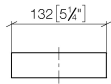

Reserve tissue holder - Brushed Durabross (23kt Gold)

MEM

83 590 780

- width 132mm
- height 35 mm
- 116mm projection

Fits: MEM, CYO

| | | |
|---|-------------------------------|---------------|
|  | Brushed Durabross (23kt Gold) | 83 590 780-28 |
|  | Chrome | 83 590 780-00 |
|  | Brushed Platinum | 83 590 780-06 |
|  | Platinum | 83 590 780-08 |
|  | Dark Chrome | 83 590 780-19 |
|  | Brushed Champagne (22kt Gold) | 83 590 780-46 |
|  | Champagne (22kt Gold) | 83 590 780-47 |
|  | Brushed Dark Platinum | 83 590 780-99 |

83 590 780

mm [inches]

83 590 780

Parts for other finishes can be found here: [Chrome](#)

Spare parts list

| No. | Item Number | Name | Quantity used | Delivery time |
|-----|--------------------|------------|---------------|---------------|
| 1 | 05 17 20 718 00 90 | fixing set | 1 | 2 |
| 2 | 90 31 11 112 00 90 | pin | 1 | 2 |