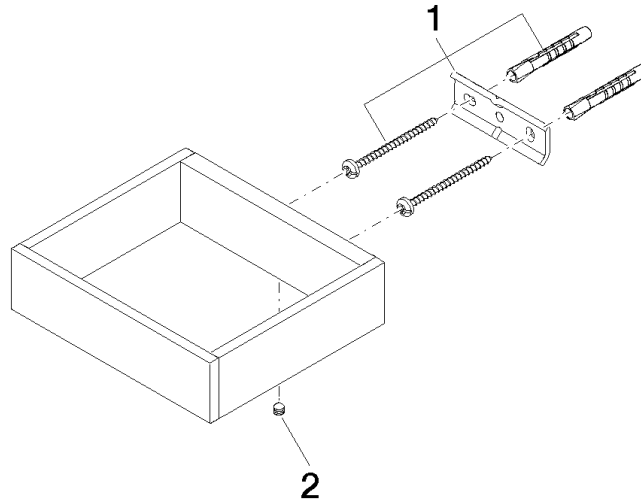

Reserve tissue holder - Brushed Durabross (23kt Gold)

MEM

83 590 780

- width 132mm
- height 35 mm
- 116mm projection

Fits: MEM, CYO

| | | |
|---|-------------------------------|---------------|
|  | Brushed Durabross (23kt Gold) | 83 590 780-28 |
|  | Chrome | 83 590 780-00 |
|  | Brushed Platinum | 83 590 780-06 |
|  | Platinum | 83 590 780-08 |
|  | Dark Chrome | 83 590 780-19 |
|  | Brushed Champagne (22kt Gold) | 83 590 780-46 |
|  | Champagne (22kt Gold) | 83 590 780-47 |
|  | Brushed Dark Platinum | 83 590 780-99 |

83 590 780

mm [inches]

83 590 780

Parts for other finishes can be found here: [Chrome](#)

Spare parts list

| No. | Item Number | Name | Quantity used | Delivery time |
|-----|--------------------|------------|---------------|---------------|
| 1 | 05 17 20 718 00 90 | fixing set | 1 | 2 |
| 2 | 90 31 11 112 00 90 | pin | 1 | 2 |