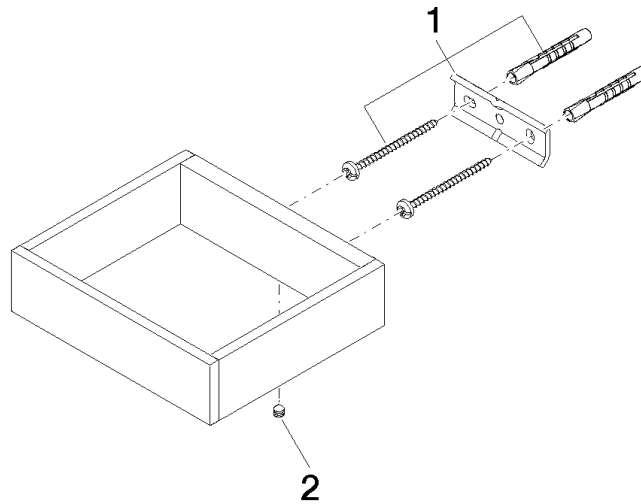

Reserve tissue holder - Brushed Champagne (22kt Gold)

MEM

83 590 780

- width 132mm
- height 35 mm
- 116mm projection

Fits: MEM, CYO

	Brushed Champagne (22kt Gold)	83 590 780-46
	Chrome	83 590 780-00
	Brushed Platinum	83 590 780-06
	Platinum	83 590 780-08
	Dark Chrome	83 590 780-19
	Brushed Durabronze (23kt Gold)	83 590 780-28
	Champagne (22kt Gold)	83 590 780-47
	Brushed Dark Platinum	83 590 780-99

83 590 780

mm [inches]

83 590 780

Parts for other finishes can be found here: [Chrome](#)

Spare parts list

No.	Item Number	Name	Quantity used	Delivery time
1	05 17 20 718 00 90	fixing set	1	2
2	90 31 11 112 00 90	pin	1	2