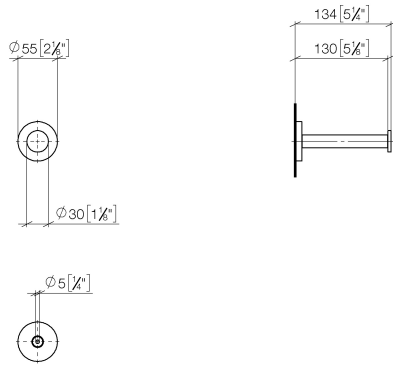

83 590 892 Product version from 4/1/2024

- width 55mm
- height 55 mm
- rosette Ø 55 mm
- 135mm projection

	Matte Black	83 590 892-33
	Chrome	83 590 892-00
	Brushed Platinum	83 590 892-06
	Platinum	83 590 892-08
	Dark Chrome	83 590 892-19
	Brushed Durabronze (23kt Gold)	83 590 892-28
	Brushed Bronze	83 590 892-42
	Brushed Champagne (22kt Gold)	83 590 892-46
	Champagne (22kt Gold)	83 590 892-47
	Brushed Chrome	83 590 892-93
	Brushed Dark Platinum	83 590 892-99

83 590 892 Product version from 4/1/2024

mm [inches]

83 590 892 Product version from 4/1/2024

Parts for other finishes can be found here: [Chrome](#)

Spare parts list

No.	Item Number	Name	Quantity used	Delivery time
2	08 31 09 611-33	bar	1.00	30
1	08 31 20 531-33	plug	1.00	30
4	05 30 31 025 00 90	fixing set	1.00	2
3	08 27 89 500-33	rosette	1.00	30