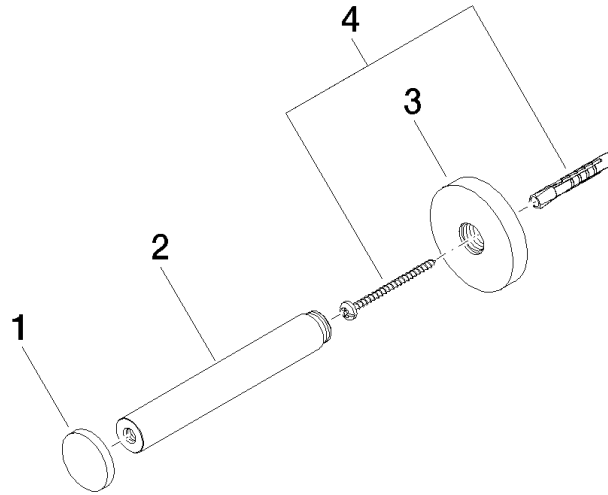

83 590 892 Product version from 4/1/2024

- width 55mm
- height 55 mm
- rosette Ø 55 mm
- 135mm projection

	Matte Black	83 590 892-33
	Chrome	83 590 892-00
	Brushed Platinum	83 590 892-06
	Platinum	83 590 892-08
	Dark Chrome	83 590 892-19
	Brushed Durabronze (23kt Gold)	83 590 892-28
	Brushed Bronze	83 590 892-42
	Brushed Champagne (22kt Gold)	83 590 892-46
	Champagne (22kt Gold)	83 590 892-47
	Brushed Chrome	83 590 892-93
	Brushed Dark Platinum	83 590 892-99

83 590 892 Product version from 4/1/2024

mm [inches]

83 590 892 Product version from 4/1/2024

Parts for other finishes can be found here: [Chrome](#)

Spare parts list

No.	Item Number	Name	Quantity used	Delivery time
2	08 31 09 611-33	bar	1.00	30
1	08 31 20 531-33	plug	1.00	30
4	05 30 31 025 00 90	fixing set	1.00	2
3	08 27 89 500-33	rosette	1.00	30