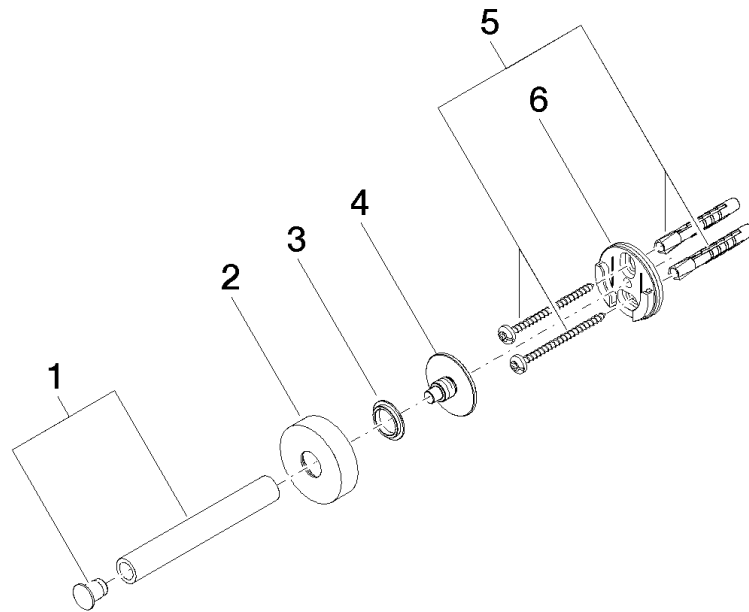

Reserve tissue holder - Chrome

83 590 979 Product version from 7/1/2023

- rosette Ø 40 mm
- 105mm projection

	Chrome	83 590 979-00
	Brushed Platinum	83 590 979-06
	Dark Chrome	83 590 979-19
	Light Gold	83 590 979-26
	Brushed Light Gold	83 590 979-27
	Matte Black	83 590 979-33
	Brushed Bronze	83 590 979-42
	Brushed Champagne (22kt Gold)	83 590 979-46
	Champagne (22kt Gold)	83 590 979-47
	Brushed Chrome	83 590 979-93
	Brushed Dark Platinum	83 590 979-99

Reserve tissue holder - Chrome

83 590 979 Product version from 7/1/2023

mm [inches]

Reserve tissue holder - Chrome

83 590 979 Product version from 7/1/2023

Parts for other
finishes can be found
here: Brushed
Platinum

Spare parts list

No.	Item Number	Name	Quantity used	Delivery time
1	90 17 97 567 00-00	holder	1	10
2	08 27 97 500-00	rosette	1	10
3	08 30 11 516 90	ring	1	2
4	08 17 97 560 90	holder	1	2
5	05 30 31 025 00 90	fixing set	1	2
6	08 17 97 501 07	holder	3	2