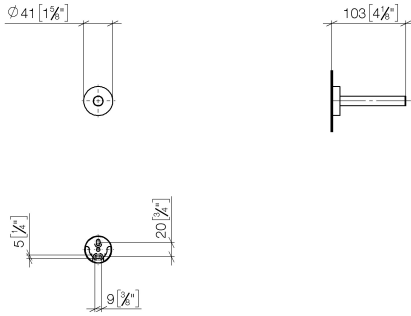

Reserve tissue holder - Chrome

83 590 979 Product version from 7/1/2023

- rosette Ø 40 mm
- 105mm projection

	Chrome	83 590 979-00
	Brushed Platinum	83 590 979-06
	Dark Chrome	83 590 979-19
	Light Gold	83 590 979-26
	Brushed Light Gold	83 590 979-27
	Matte Black	83 590 979-33
	Brushed Bronze	83 590 979-42
	Brushed Champagne (22kt Gold)	83 590 979-46
	Champagne (22kt Gold)	83 590 979-47
	Brushed Chrome	83 590 979-93
	Brushed Dark Platinum	83 590 979-99

Reserve tissue holder - Chrome

83 590 979 Product version from 7/1/2023

mm [inches]

Reserve tissue holder - Chrome

83 590 979 Product version from 7/1/2023

Parts for other
finishes can be found
here: Brushed
Platinum

Spare parts list

No.	Item Number	Name	Quantity used	Delivery time
1	90 17 97 567 00-00	holder	1	10
2	08 27 97 500-00	rosette	1	10
3	08 30 11 516 90	ring	1	2
4	08 17 97 560 90	holder	1	2
5	05 30 31 025 00 90	fixing set	1	2
6	08 17 97 501 07	holder	3	2