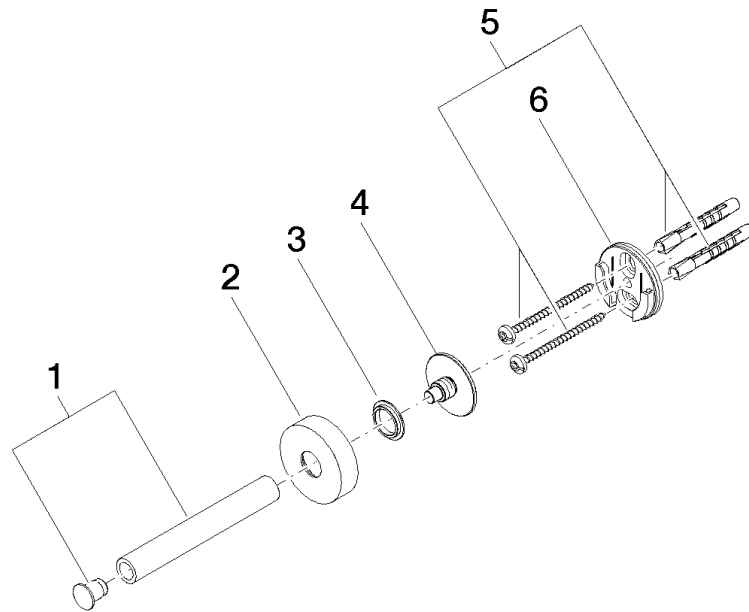

Reserve tissue holder - Matte Black

83 590 979 Product version from 7/1/2023

Parts for other finishes can be found here: [Chrome](#)

Spare parts list

No.	Item Number	Name	Quantity used	Delivery time
1	90 17 97 567 00-33	holder	1	30
2	08 27 97 500-33	rosette	1	30
3	08 30 11 516 90	ring	1	2
4	08 17 97 560 90	holder	1	2
5	05 30 31 025 00 90	fixing set	1	2
6	08 17 97 501 07	holder	3	2