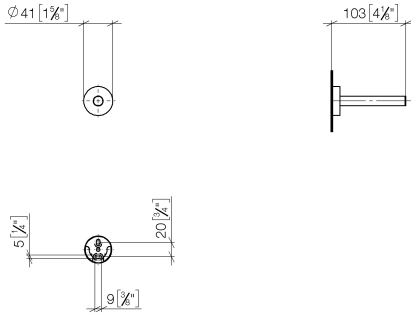

## Reserve tissue holder - Matte Black

83 590 979 Product version from 7/1/2023

- rosette Ø 40 mm
- 105mm projection

|   |                               |               |
|---|-------------------------------|---------------|
|    | Matte Black                   | 83 590 979-33 |
|    | Chrome                        | 83 590 979-00 |
|    | Brushed Platinum              | 83 590 979-06 |
|    | Dark Chrome                   | 83 590 979-19 |
|    | Light Gold                    | 83 590 979-26 |
|    | Brushed Light Gold            | 83 590 979-27 |
|    | Brushed Bronze                | 83 590 979-42 |
|    | Brushed Champagne (22kt Gold) | 83 590 979-46 |
|    | Champagne (22kt Gold)         | 83 590 979-47 |
|   | Brushed Chrome                | 83 590 979-93 |
|  | Brushed Dark Platinum         | 83 590 979-99 |

## Reserve tissue holder - Matte Black

---

83 590 979 Product version from 7/1/2023

mm [inches]