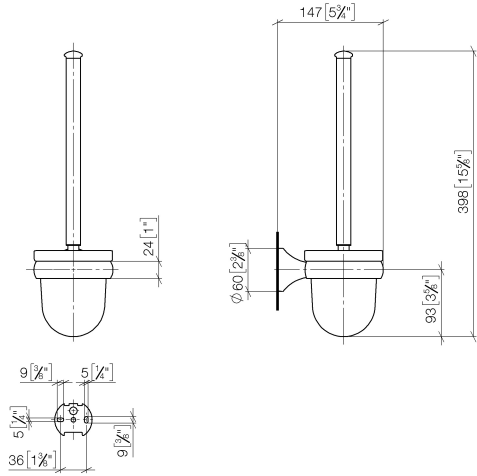

83 900 361

- crystal glass brush holder, matte
- brush head, white
- width 110mm
- height 400 mm
- 147mm projection

	Brushed Platinum	83 900 361-06
	Chrome	83 900 361-00
	Platinum	83 900 361-08
	Durabress (23kt Gold)	83 900 361-09
	Brushed Durabress (23kt Gold)	83 900 361-28
	Brushed Dark Platinum	83 900 361-99

83 900 361

mm [inches]

83 900 361

Parts for other finishes can be found here: [Chrome](#)

Spare parts list

No.	Item Number	Name	Quantity used	Delivery time
1	90 28 22 538 03-06	handle	1	10
2	08 18 50 600 90	brush	1	60
3	90 90 04 000 00 82	glass	1	2
4	04 31 11 140 00 90	pin	1	2
5	05 17 97 507 00 90	fixing set	1	2