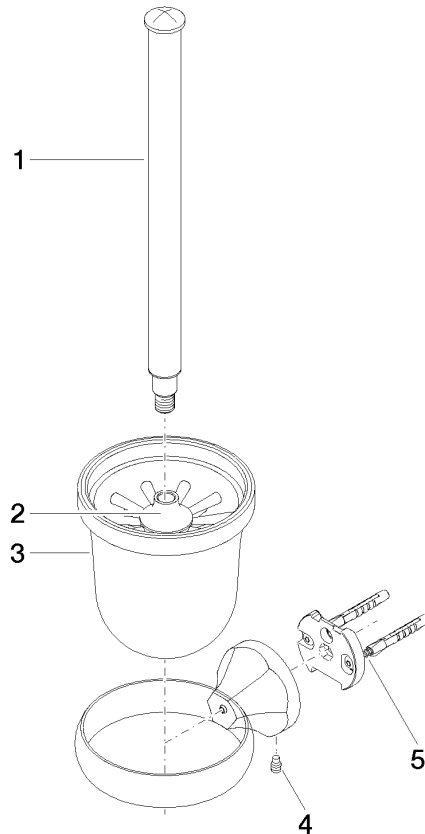

83 900 361

- crystal glass brush holder, matte
- brush head, white
- width 110mm
- height 400 mm
- 147mm projection

	Brushed Platinum	83 900 361-06
	Chrome	83 900 361-00
	Platinum	83 900 361-08
	Durabress (23kt Gold)	83 900 361-09
	Brushed Durabress (23kt Gold)	83 900 361-28
	Brushed Dark Platinum	83 900 361-99

83 900 361

mm [inches]

83 900 361

Parts for other finishes can be found here: [Chrome](#)

Spare parts list

No.	Item Number	Name	Quantity used	Delivery time
1	90 28 22 538 03-06	handle	1	10
2	08 18 50 600 90	brush	1	60
3	90 90 04 000 00 82	glass	1	2
4	04 31 11 140 00 90	pin	1	2
5	05 17 97 507 00 90	fixing set	1	2