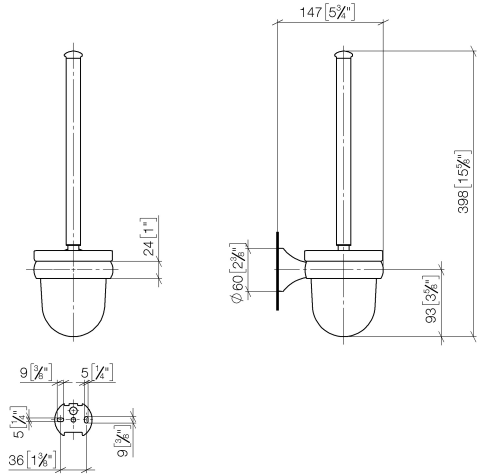

83 900 361

- crystal glass brush holder, matte
- brush head, white
- width 110mm
- height 400 mm
- 147mm projection

	Durabross (23kt Gold)	83 900 361-09
	Chrome	83 900 361-00
	Brushed Platinum	83 900 361-06
	Platinum	83 900 361-08
	Brushed Durabross (23kt Gold)	83 900 361-28
	Brushed Dark Platinum	83 900 361-99

83 900 361

mm [inches]

83 900 361

Parts for other finishes can be found here: [Chrome](#)

Spare parts list

No.	Item Number	Name	Quantity used	Delivery time
1	90 28 22 538 03-09	handle	1	40
2	08 18 50 600 90	brush	1	60
3	90 90 04 000 00 82	glass	1	2
4	04 31 11 140 00 90	pin	1	2
5	05 17 97 507 00 90	fixing set	1	2