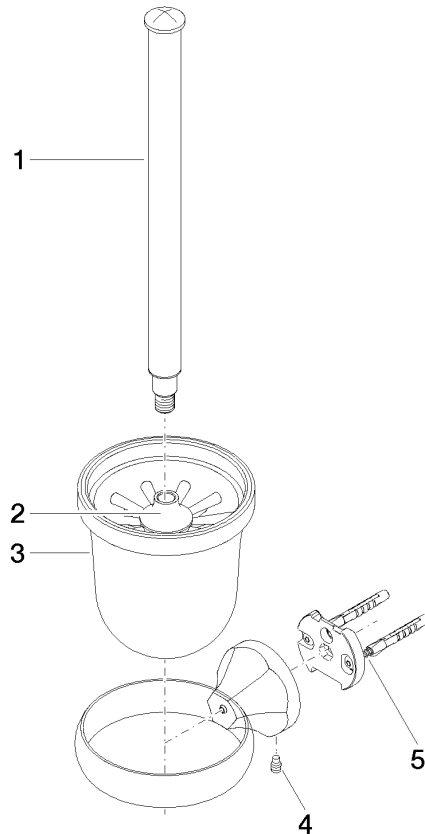

83 900 361

- crystal glass brush holder, matte
- brush head, white
- width 110mm
- height 400 mm
- 147mm projection

	Durabross (23kt Gold)	83 900 361-09
	Chrome	83 900 361-00
	Brushed Platinum	83 900 361-06
	Platinum	83 900 361-08
	Brushed Durabross (23kt Gold)	83 900 361-28
	Brushed Dark Platinum	83 900 361-99

83 900 361

mm [inches]

83 900 361

Parts for other finishes can be found here: [Chrome](#)

Spare parts list

No.	Item Number	Name	Quantity used	Delivery time
1	90 28 22 538 03-09	handle	1	40
2	08 18 50 600 90	brush	1	60
3	90 90 04 000 00 82	glass	1	2
4	04 31 11 140 00 90	pin	1	2
5	05 17 97 507 00 90	fixing set	1	2