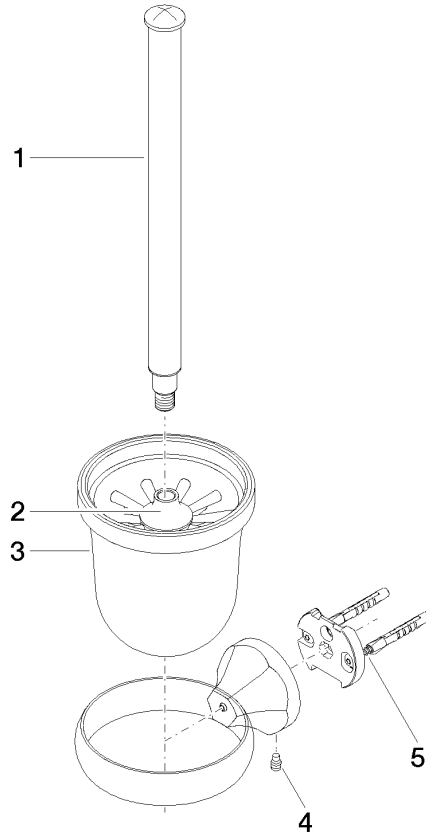

83 900 361

- crystal glass brush holder, matte
- brush head, white
- width 110mm
- height 400 mm
- 147mm projection

	Brushed Durabross (23kt Gold)	83 900 361-28
	Chrome	83 900 361-00
	Brushed Platinum	83 900 361-06
	Platinum	83 900 361-08
	Durabross (23kt Gold)	83 900 361-09
	Brushed Dark Platinum	83 900 361-99

83 900 361

mm [inches]

83 900 361

Parts for other finishes can be found here: [Chrome](#)

Spare parts list

No.	Item Number	Name	Quantity used	Delivery time
1	90 28 22 538 03-28	handle	1	20
2	08 18 50 600 90	brush	1	60
3	90 90 04 000 00 82	glass	1	2
4	04 31 11 140 00 90	pin	1	2
5	05 17 97 507 00 90	fixing set	1	2