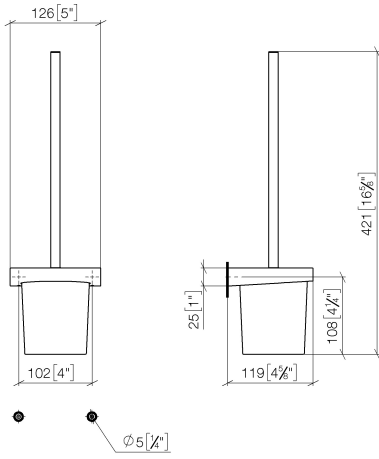

EDITION PRO Toilet brush set wall model - Matte Black

83 900 626

- crystal glass
- brush, matte black
- width 126mm
- height 421 mm
- 119mm projection

	Matte Black	83 900 626-33
	Chrome	83 900 626-00
	Brushed Chrome	83 900 626-93

EDITION PRO Toilet brush set wall model - Matte Black

83 900 626

mm [inches]

EDITION PRO Toilet brush set wall model - Matte Black

83 900 626

Parts for other finishes can be found here: [Chrome](#)

Spare parts list

No.	Item Number	Name	Quantity used	Delivery time
1	90 20 97 507 00-33	handle	1	30
2	90 18 50 601 00 90	brush	1	2
3	90 90 04 008 00 82	glass	1	2
4	08 17 97 506-33	holder	1	30
5	90 31 11 030 00 90	pin	2	2
6	05 17 20 726 02 90	fixing set	1	2
7	08 17 20 726 90	holder	1	2