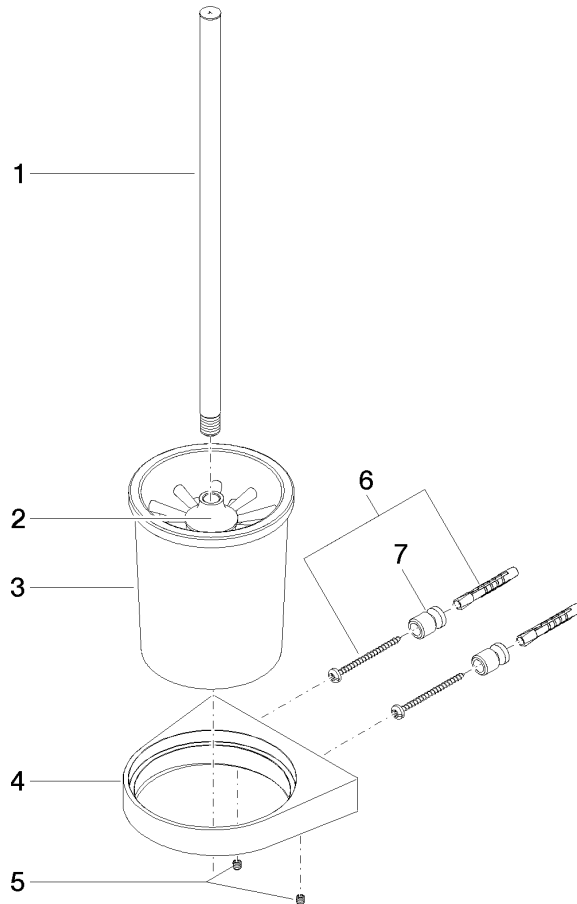

EDITION PRO Toilet brush set wall model - Brushed Chrome

83 900 626

- crystal glass
- brush, matte black
- width 126mm
- height 421 mm
- 119mm projection

	Brushed Chrome	83 900 626-93
	Chrome	83 900 626-00
	Matte Black	83 900 626-33

EDITION PRO Toilet brush set wall model - Brushed Chrome

83 900 626

mm [inches]

EDITION PRO Toilet brush set wall model - Brushed Chrome

83 900 626

Parts for other finishes can be found here: [Chrome](#)

Spare parts list

No.	Item Number	Name	Quantity used	Delivery time
1	90 20 97 507 00-93	handle	1	20
2	90 18 50 601 00 90	brush	1	2
3	90 90 04 008 00 82	glass	1	2
4	08 17 97 506-93	holder	1	20
5	90 31 11 030 00 90	pin	2	2
6	05 17 20 726 02 90	fixing set	1	2
7	08 17 20 726 90	holder	1	2