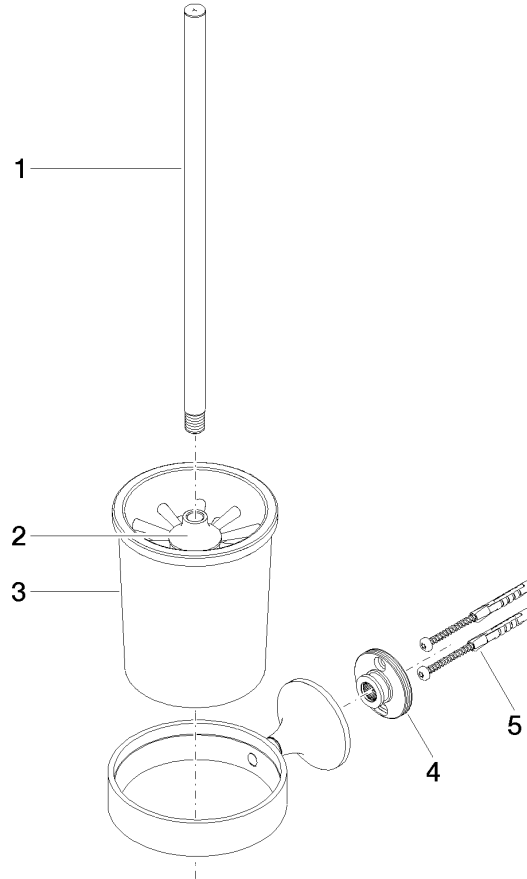

83 900 809 Product version from 8/29/2019

- crystal glass brush holder, matte
- brush, matte black
- width 110mm
- height 421 mm
- 158mm projection

	Brushed Platinum	83 900 809-06
	Chrome	83 900 809-00
	Platinum	83 900 809-08
	Dark Chrome	83 900 809-19
	Brushed Durabronze (23kt Gold)	83 900 809-28
	Brushed Bronze	83 900 809-42
	Brushed Champagne (22kt Gold)	83 900 809-46
	Champagne (22kt Gold)	83 900 809-47
	Brushed Dark Platinum	83 900 809-99

83 900 809 Product version from 8/29/2019

mm [inches]

83 900 809 Product version from 8/29/2019

Parts for other finishes can be found here: [Chrome](#)

### Spare parts list

No.	Item Number	Name	Quantity used	Delivery time
1	90 20 97 507 00-06	handle	1	10
2	90 18 50 601 00 90	brush	1	2
3	90 90 04 008 00 82	glass	1	2
4	90 17 20 759 00 90	disc	1	2
5	05 30 31 025 00 90	fixing set	1	2