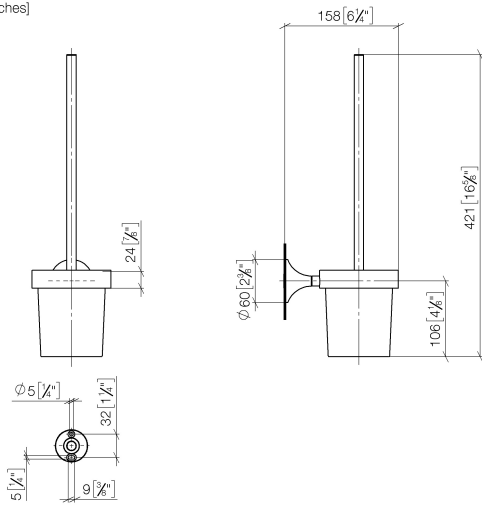

83 900 809 Product version from 8/29/2019

- crystal glass brush holder, matte
- brush, matte black
- width 110mm
- height 421 mm
- 158mm projection

	Brushed Platinum	83 900 809-06
	Chrome	83 900 809-00
	Platinum	83 900 809-08
	Dark Chrome	83 900 809-19
	Brushed Durabronze (23kt Gold)	83 900 809-28
	Brushed Bronze	83 900 809-42
	Brushed Champagne (22kt Gold)	83 900 809-46
	Champagne (22kt Gold)	83 900 809-47
	Brushed Dark Platinum	83 900 809-99

83 900 809 Product version from 8/29/2019

mm [inches]

83 900 809 Product version from 8/29/2019

Parts for other finishes can be found here: [Chrome](#)

### Spare parts list

No.	Item Number	Name	Quantity used	Delivery time
1	90 20 97 507 00-06	handle	1	10
2	90 18 50 601 00 90	brush	1	2
3	90 90 04 008 00 82	glass	1	2
4	90 17 20 759 00 90	disc	1	2
5	05 30 31 025 00 90	fixing set	1	2