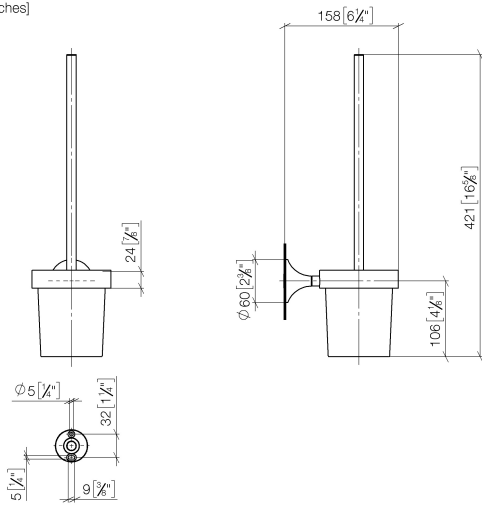

83 900 809

- crystal glass brush holder, matte
- brush, matte black
- width 110mm
- height 421 mm
- 158mm projection

	Dark Chrome	83 900 809-19
	Chrome	83 900 809-00
	Brushed Platinum	83 900 809-06
	Platinum	83 900 809-08
	Brushed Durabronze (23kt Gold)	83 900 809-28
	Brushed Bronze	83 900 809-42
	Brushed Champagne (22kt Gold)	83 900 809-46
	Champagne (22kt Gold)	83 900 809-47
	Brushed Dark Platinum	83 900 809-99

83 900 809

mm [inches]

83 900 809

Parts for other  
finishes can be found  
here: [Chrome](#)