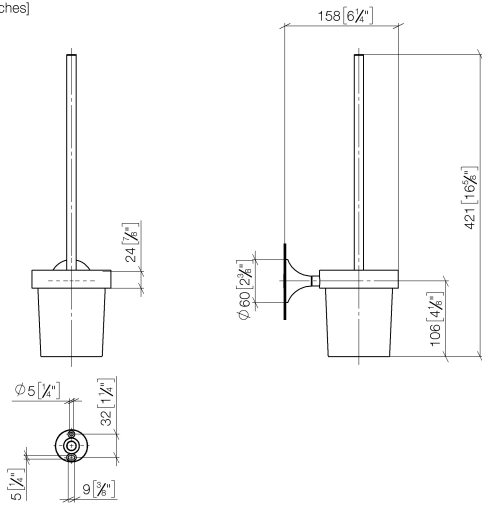

83 900 809

- crystal glass brush holder, matte
- brush, matte black
- width 110mm
- height 421 mm
- 158mm projection

	Brushed Durabronz (23kt Gold)	83 900 809-28
	Chrome	83 900 809-00
	Brushed Platinum	83 900 809-06
	Platinum	83 900 809-08
	Dark Chrome	83 900 809-19
	Brushed Bronze	83 900 809-42
	Brushed Champagne (22kt Gold)	83 900 809-46
	Champagne (22kt Gold)	83 900 809-47
	Brushed Dark Platinum	83 900 809-99

83 900 809

mm [inches]

83 900 809

Parts for other finishes can be found here: [Chrome](#)

### Spare parts list

No.	Item Number	Name	Quantity used	Delivery time
1	90 20 97 507 00-28	handle	1	20
2	90 18 50 601 00 90	brush	1	2
3	90 90 04 008 00 82	glass	1	2
4	05 30 31 025 00 90	fixing set	1	2