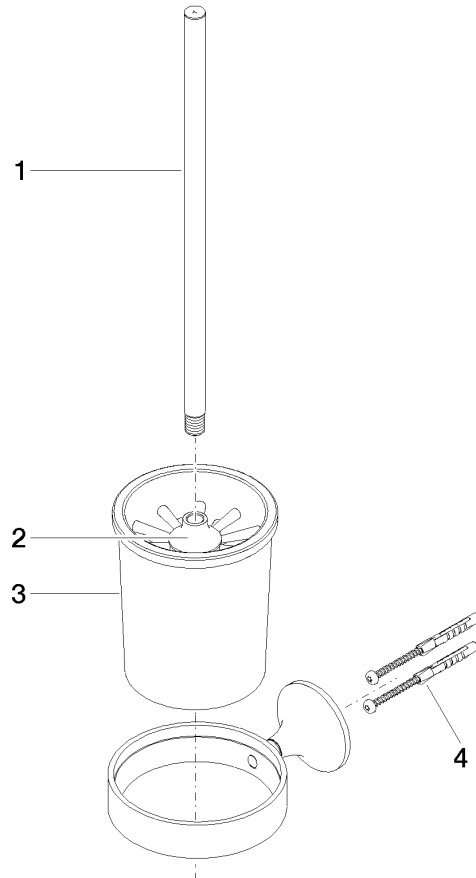

83 900 809

- crystal glass brush holder, matte
- brush, matte black
- width 110mm
- height 421 mm
- 158mm projection

	Brushed Durabronz (23kt Gold)	83 900 809-28
	Chrome	83 900 809-00
	Brushed Platinum	83 900 809-06
	Platinum	83 900 809-08
	Dark Chrome	83 900 809-19
	Brushed Bronze	83 900 809-42
	Brushed Champagne (22kt Gold)	83 900 809-46
	Champagne (22kt Gold)	83 900 809-47
	Brushed Dark Platinum	83 900 809-99

83 900 809

mm [inches]

83 900 809

Parts for other finishes can be found here: [Chrome](#)

### Spare parts list

No.	Item Number	Name	Quantity used	Delivery time
1	90 20 97 507 00-28	handle	1	20
2	90 18 50 601 00 90	brush	1	2
3	90 90 04 008 00 82	glass	1	2
4	05 30 31 025 00 90	fixing set	1	2