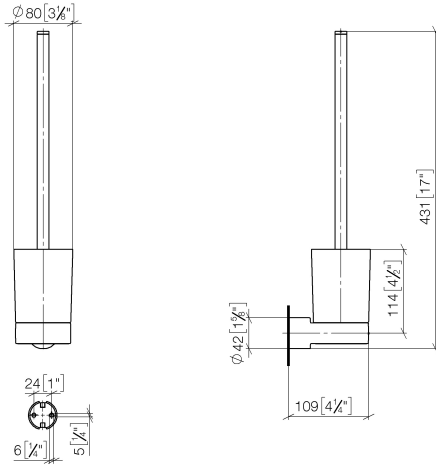

Toilet brush set wall model - Soft Black

83 900 832

- crystal glass brush holder, matte
- brush, matte black
- width 80mm
- height 430 mm
- 111mm projection

	Soft Black	83 900 832-69
	Chrome	83 900 832-00

Toilet brush set wall model - Soft Black

83 900 832

mm [inches]

Toilet brush set wall model - Soft Black

83 900 832

Product version from 1/1/2023

Parts for other finishes can be found here: [Chrome](#)

Toilet brush set wall model - Soft Black

83 900 832

Spare parts list

Product version from 1/1/2023

No.	Item Number	Name	Quantity used	Delivery time
	05 30 31 025 00 90	fixing set	1	2