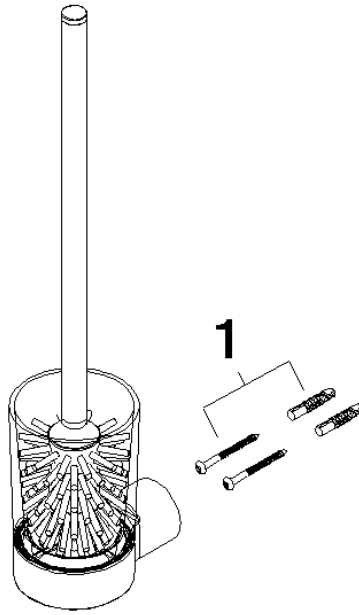

Toilet brush set wall model - Soft Black

83 900 832

- crystal glass brush holder, matte
- brush, matte black
- width 80mm
- height 430 mm
- 111mm projection

	Soft Black	83 900 832-69
	Chrome	83 900 832-00

Toilet brush set wall model - Soft Black

83 900 832

mm [inches]

Toilet brush set wall model - Soft Black

83 900 832

Product version from 1/1/2023

Parts for other finishes can be found here: [Chrome](#)

Toilet brush set wall model - Soft Black

83 900 832

Spare parts list

Product version from 1/1/2023

No.	Item Number	Name	Quantity used	Delivery time
	05 30 31 025 00 90	fixing set	1	2