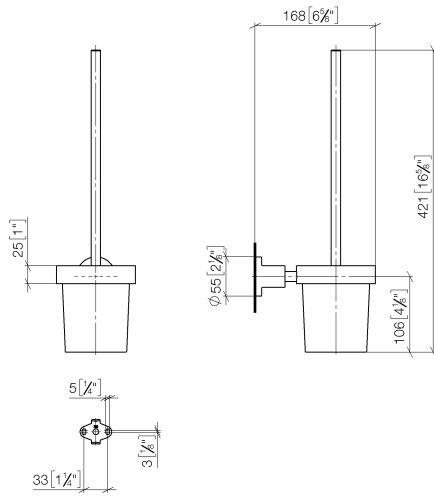

83 900 892 Product version from 4/1/2024

- crystal glass brush holder, matte
- brush, matte black
- width 110mm
- height 415 mm
- 180mm projection

	Matte Black	83 900 892-33
	Chrome	83 900 892-00
	Brushed Platinum	83 900 892-06
	Platinum	83 900 892-08
	Dark Chrome	83 900 892-19
	Brushed Durabronze (23kt Gold)	83 900 892-28
	Brushed Bronze	83 900 892-42
	Brushed Champagne (22kt Gold)	83 900 892-46
	Champagne (22kt Gold)	83 900 892-47
	Brushed Chrome	83 900 892-93
	Brushed Dark Platinum	83 900 892-99

83 900 892 Product version from 4/1/2024

mm [inches]

83 900 892 Product version from 4/1/2024

Parts for other finishes can be found here: [Chrome](#)

Spare parts list

No.	Item Number	Name	Quantity used	Delivery time
	10 09 23 10 026 90	nut	1.00	2
	1 90 20 97 507 00-33	handle	1.00	30
	7 08 17 89 505-33	holder	1.00	30
	6 04 31 11 113 00 90	pin	1.00	2
	5 08 17 20 624-33	holder	1.00	30
	8 09 30 11 046 90	disc	1.00	2
	4 08 17 20 634-33	holder	1.00	30
	9 08 18 50 586 90	screw	1.00	2
	2 90 18 50 601 00 90	brush	1.00	2
	11 05 17 20 739 00 90	fixing set	1.00	2
	3 90 90 04 008 00 82	glass	1.00	2