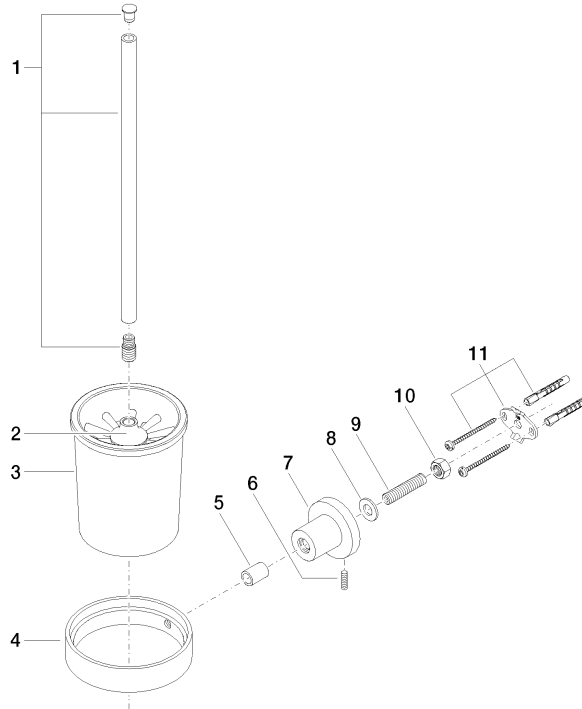

83 900 892 Product version from 4/1/2024

- crystal glass brush holder, matte
- brush, matte black
- width 110mm
- height 415 mm
- 180mm projection

	Matte Black	83 900 892-33
	Chrome	83 900 892-00
	Brushed Platinum	83 900 892-06
	Platinum	83 900 892-08
	Dark Chrome	83 900 892-19
	Brushed Durabronze (23kt Gold)	83 900 892-28
	Brushed Bronze	83 900 892-42
	Brushed Champagne (22kt Gold)	83 900 892-46
	Champagne (22kt Gold)	83 900 892-47
	Brushed Chrome	83 900 892-93
	Brushed Dark Platinum	83 900 892-99

83 900 892 Product version from 4/1/2024

mm [inches]

83 900 892 Product version from 4/1/2024

Parts for other finishes can be found here: [Chrome](#)

Spare parts list

No.	Item Number	Name	Quantity used	Delivery time
	10 09 23 10 026 90	nut	1.00	2
	1 90 20 97 507 00-33	handle	1.00	30
	7 08 17 89 505-33	holder	1.00	30
	6 04 31 11 113 00 90	pin	1.00	2
	5 08 17 20 624-33	holder	1.00	30
	8 09 30 11 046 90	disc	1.00	2
	4 08 17 20 634-33	holder	1.00	30
	9 08 18 50 586 90	screw	1.00	2
	2 90 18 50 601 00 90	brush	1.00	2
	11 05 17 20 739 00 90	fixing set	1.00	2
	3 90 90 04 008 00 82	glass	1.00	2