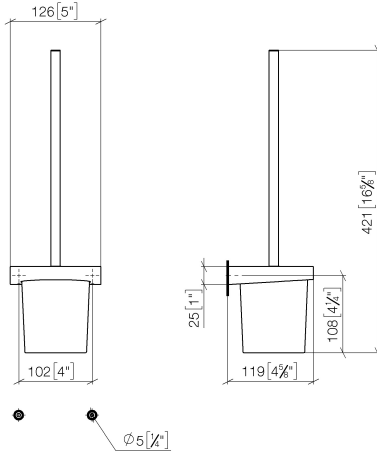

83 900 970

- crystal glass
- brush, matte black
- width 126mm
- height 415 mm
- 120mm projection

Fits: CL.1, LISSÉ, META

	Brushed Platinum	83 900 970-06
	Chrome	83 900 970-00
	Dark Chrome	83 900 970-19
	Light Gold	83 900 970-26
	Brushed Light Gold	83 900 970-27
	Brushed Durabronze (23kt Gold)	83 900 970-28
	Matte Black	83 900 970-33
	Brushed Bronze	83 900 970-42
	Brushed Champagne (22kt Gold)	83 900 970-46
	Champagne (22kt Gold)	83 900 970-47
	Brushed Chrome	83 900 970-93
	Brushed Dark Platinum	83 900 970-99

83 900 970

mm [inches]

83 900 970

Parts for other finishes can be found here: [Chrome](#)

Spare parts list

No.	Item Number	Name	Quantity used	Delivery time
1	90 20 97 507 00-06	handle	1	10
2	90 18 50 601 00 90	brush	1	2
3	90 90 04 008 00 82	glass	1	2
4	08 17 97 506-06	holder	1	10
5	90 31 11 030 00 90	pin	2	2
6	05 17 20 726 02 90	fixing set	1	2
7	08 17 20 726 90	holder	2	2