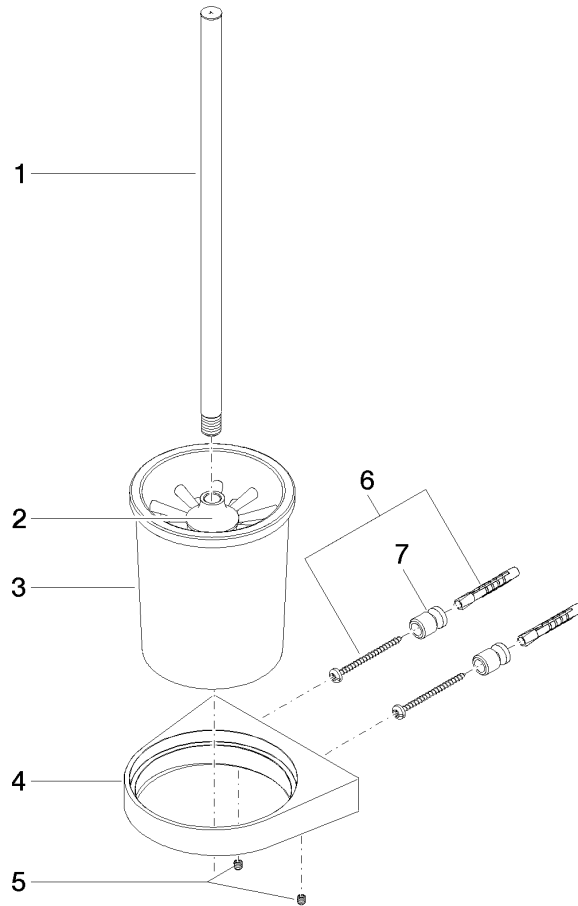

83 900 970

- crystal glass
- brush, matte black
- width 126mm
- height 415 mm
- 120mm projection

Fits: CL.1, LISSÉ, META

	Brushed Platinum	83 900 970-06
	Chrome	83 900 970-00
	Dark Chrome	83 900 970-19
	Light Gold	83 900 970-26
	Brushed Light Gold	83 900 970-27
	Brushed Durabronze (23kt Gold)	83 900 970-28
	Matte Black	83 900 970-33
	Brushed Bronze	83 900 970-42
	Brushed Champagne (22kt Gold)	83 900 970-46
	Champagne (22kt Gold)	83 900 970-47
	Brushed Chrome	83 900 970-93
	Brushed Dark Platinum	83 900 970-99

83 900 970

mm [inches]

83 900 970

Parts for other finishes can be found here: [Chrome](#)

Spare parts list

No.	Item Number	Name	Quantity used	Delivery time
1	90 20 97 507 00-06	handle	1	10
2	90 18 50 601 00 90	brush	1	2
3	90 90 04 008 00 82	glass	1	2
4	08 17 97 506-06	holder	1	10
5	90 31 11 030 00 90	pin	2	2
6	05 17 20 726 02 90	fixing set	1	2
7	08 17 20 726 90	holder	2	2