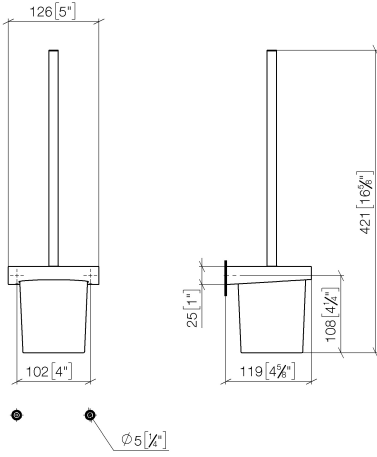

Toilet brush set wall model - Brushed Light Gold

CL.1

83 900 970

- crystal glass
- brush, matte black
- width 126mm
- height 415 mm
- 120mm projection

Fits: CL.1, LISSÉ, META

	Brushed Light Gold	83 900 970-27
	Chrome	83 900 970-00
	Brushed Platinum	83 900 970-06
	Dark Chrome	83 900 970-19
	Light Gold	83 900 970-26
	Brushed Durabronze (23kt Gold)	83 900 970-28
	Matte Black	83 900 970-33
	Brushed Bronze	83 900 970-42
	Brushed Champagne (22kt Gold)	83 900 970-46
	Champagne (22kt Gold)	83 900 970-47
	Brushed Chrome	83 900 970-93
	Brushed Dark Platinum	83 900 970-99

83 900 970

mm [inches]

83 900 970

Product version from 7/1/2023

Parts for other finishes can be found here: [Chrome](#)

Toilet brush set wall model - Brushed Light Gold

CL.1

83 900 970

Spare parts list

Product version from 7/1/2023

No.	Item Number	Name	Quantity used	Delivery time
	90 20 97 507 00-27	handle	9	30