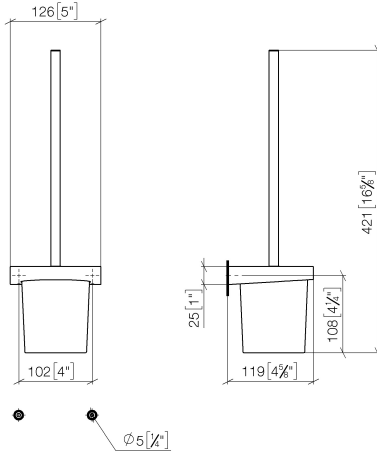

83 900 970

- crystal glass
- brush, matte black
- width 126mm
- height 415 mm
- 120mm projection

Fits: CL.1, LISSÉ, META

	Matte Black	83 900 970-33
	Chrome	83 900 970-00
	Brushed Platinum	83 900 970-06
	Dark Chrome	83 900 970-19
	Light Gold	83 900 970-26
	Brushed Light Gold	83 900 970-27
	Brushed Durabronze (23kt Gold)	83 900 970-28
	Brushed Bronze	83 900 970-42
	Brushed Champagne (22kt Gold)	83 900 970-46
	Champagne (22kt Gold)	83 900 970-47
	Brushed Chrome	83 900 970-93
	Brushed Dark Platinum	83 900 970-99

83 900 970

mm [inches]

83 900 970

Parts for other finishes can be found here: [Chrome](#)

Spare parts list

No.	Item Number	Name	Quantity used	Delivery time
1	90 20 97 507 00-33	handle	1	30
2	90 18 50 601 00 90	brush	1	2
3	90 90 04 008 00 82	glass	1	2
4	08 17 97 506-33	holder	1	30
5	90 31 11 030 00 90	pin	2	2
6	05 17 20 726 02 90	fixing set	1	2
7	08 17 20 726 90	holder	2	2