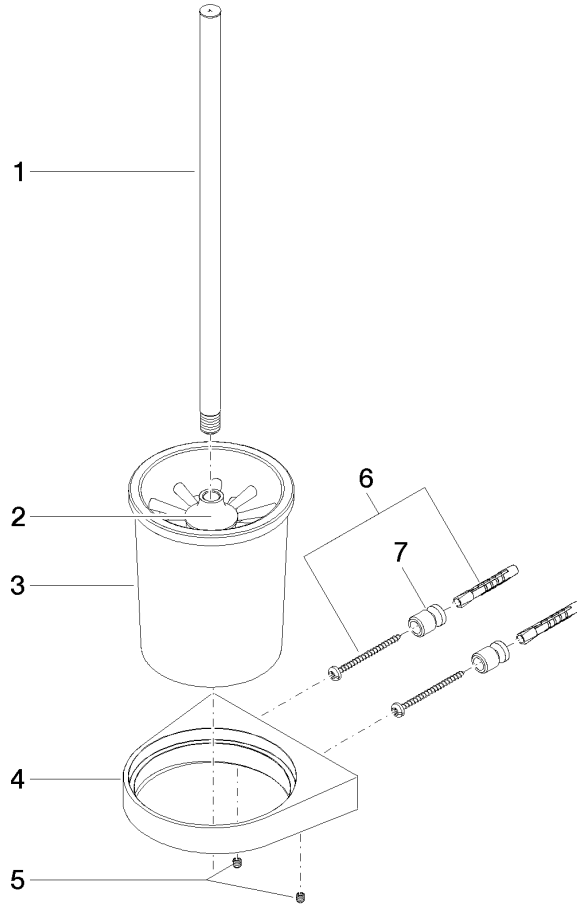

Toilet brush set wall model - Brushed Champagne (22kt Gold)

CL.1

83 900 970

- crystal glass
- brush, matte black
- width 126mm
- height 415 mm
- 120mm projection

Fits: CL.1, LISSÉ, META

	Brushed Champagne (22kt Gold)	83 900 970-46
	Chrome	83 900 970-00
	Brushed Platinum	83 900 970-06
	Dark Chrome	83 900 970-19
	Light Gold	83 900 970-26
	Brushed Light Gold	83 900 970-27
	Brushed Durabronze (23kt Gold)	83 900 970-28
	Matte Black	83 900 970-33
	Brushed Bronze	83 900 970-42
	Champagne (22kt Gold)	83 900 970-47
	Brushed Chrome	83 900 970-93
	Brushed Dark Platinum	83 900 970-99

83 900 970

mm [inches]

83 900 970

Parts for other finishes can be found here: [Chrome](#)

Spare parts list

No.	Item Number	Name	Quantity used	Delivery time
1	90 20 97 507 00-46	handle	1	30
2	90 18 50 601 00 90	brush	1	2
3	90 90 04 008 00 82	glass	1	2
4	08 17 97 506-46	holder	1	60
5	90 31 11 030 00 90	pin	2	2
6	05 17 20 726 02 90	fixing set	1	2
7	08 17 20 726 90	holder	2	2