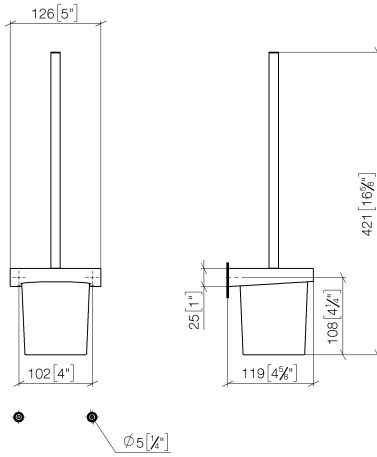

Toilet brush set wall model - Brushed Champagne (22kt Gold)

CL.1

83 900 970

- crystal glass
- brush, matte black
- width 126mm
- height 415 mm
- 120mm projection

Fits: CL.1, LISSÉ, META

	Brushed Champagne (22kt Gold)	83 900 970-46
	Chrome	83 900 970-00
	Brushed Platinum	83 900 970-06
	Dark Chrome	83 900 970-19
	Light Gold	83 900 970-26
	Brushed Light Gold	83 900 970-27
	Brushed Durabronze (23kt Gold)	83 900 970-28
	Matte Black	83 900 970-33
	Brushed Bronze	83 900 970-42
	Champagne (22kt Gold)	83 900 970-47
	Brushed Chrome	83 900 970-93
	Brushed Dark Platinum	83 900 970-99

83 900 970

mm [inches]

83 900 970

Parts for other finishes can be found here: [Chrome](#)

Spare parts list

No.	Item Number	Name	Quantity used	Delivery time
1	90 20 97 507 00-46	handle	1	30
2	90 18 50 601 00 90	brush	1	2
3	90 90 04 008 00 82	glass	1	2
4	08 17 97 506-46	holder	1	60
5	90 31 11 030 00 90	pin	2	2
6	05 17 20 726 02 90	fixing set	1	2
7	08 17 20 726 90	holder	2	2