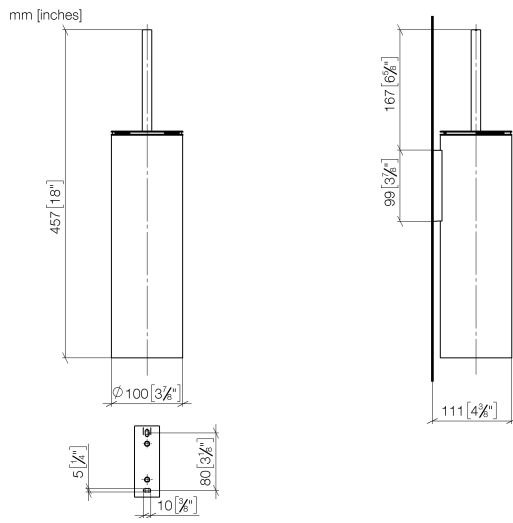

83 910 979

- brush, matte black
- width 100mm
- height 456 mm
- 110mm projection

Fits: MADISON, MEM, TARA, CL.1, LISSÉ,
VAIA, META, CYO

	Brushed Platinum	83 910 979-06
	Chrome	83 910 979-00
	Platinum	83 910 979-08
	Dark Chrome	83 910 979-19
	Light Gold	83 910 979-26
	Brushed Light Gold	83 910 979-27
	Brushed Durabronze (23kt Gold)	83 910 979-28
	Matte Black	83 910 979-33
	Brushed Bronze	83 910 979-42
	Brushed Champagne (22kt Gold)	83 910 979-46
	Brushed Chrome	83 910 979-93
	Brushed Dark Platinum	83 910 979-99

83 910 979

83 910 979

Parts for other finishes can be found here: [Chrome](#)

Spare parts list

No.	Item Number	Name	Quantity used	Delivery time
1	90 20 97 505 01-06	handle	1	10
2	90 18 50 601 00 90	brush	1	2
3	08 18 40 524 90	insert	1	2
4	90 30 30 014 00 90	screw	1	2
5	08 23 01 503-06	casing	1	10
6	05 30 31 025 00 90	fixing set	2	2
7	05 18 40 287 00 90	holder	1	2