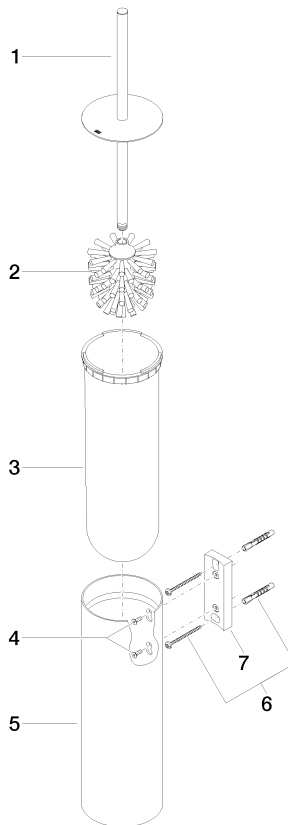

83 910 979

- brush, matte black
- width 100mm
- height 456 mm
- 110mm projection

Fits: MADISON, MEM, TARA, CL.1, LISSÉ,
VAIA, META, CYO

	Platinum	83 910 979-08
	Chrome	83 910 979-00
	Brushed Platinum	83 910 979-06
	Dark Chrome	83 910 979-19
	Light Gold	83 910 979-26
	Brushed Light Gold	83 910 979-27
	Brushed Durabronze (23kt Gold)	83 910 979-28
	Matte Black	83 910 979-33
	Brushed Bronze	83 910 979-42
	Brushed Champagne (22kt Gold)	83 910 979-46
	Brushed Chrome	83 910 979-93
	Brushed Dark Platinum	83 910 979-99

83 910 979

83 910 979

Parts for other finishes can be found here: [Chrome](#)

Spare parts list

No.	Item Number	Name	Quantity used	Delivery time
1	90 20 97 505 01-08	handle	1	40
2	90 18 50 601 00 90	brush	1	2
3	08 18 40 524 90	insert	1	2
4	90 30 30 014 00 90	screw	1	2
5	08 23 01 503-08	casing	1	40
6	05 30 31 025 00 90	fixing set	2	2
7	05 18 40 287 00 90	holder	1	2