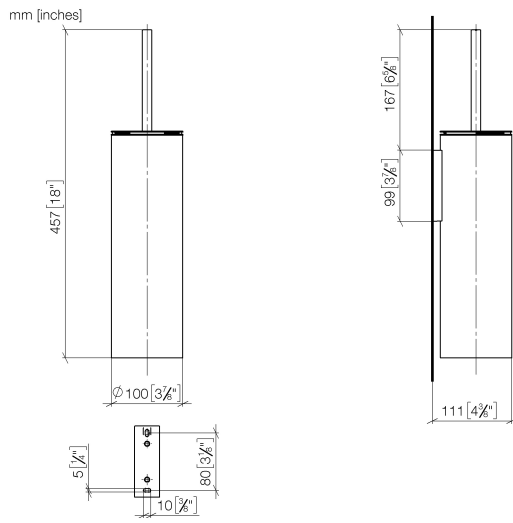

83 910 979

- brush, matte black
- width 100mm
- height 456 mm
- 110mm projection

Fits: MADISON, MEM, TARA, CL.1, LISSÉ,
VAIA, META, CYO

	Light Gold	83 910 979-26
	Chrome	83 910 979-00
	Brushed Platinum	83 910 979-06
	Platinum	83 910 979-08
	Dark Chrome	83 910 979-19
	Brushed Light Gold	83 910 979-27
	Brushed Durabronze (23kt Gold)	83 910 979-28
	Matte Black	83 910 979-33
	Brushed Bronze	83 910 979-42
	Brushed Champagne (22kt Gold)	83 910 979-46
	Brushed Chrome	83 910 979-93
	Brushed Dark Platinum	83 910 979-99

83 910 979

83 910 979

Parts for other finishes can be found here: [Chrome](#)

Spare parts list

No.	Item Number	Name	Quantity used	Delivery time
1	90 20 97 505 01-26	handle	1	30
2	90 18 50 601 00 90	brush	1	2
3	08 18 40 524 90	insert	1	2
4	90 30 30 014 00 90	screw	1	2
5	08 23 01 503-26	casing	1	60
6	05 30 31 025 00 90	fixing set	2	2
7	05 18 40 287 00 90	holder	1	2