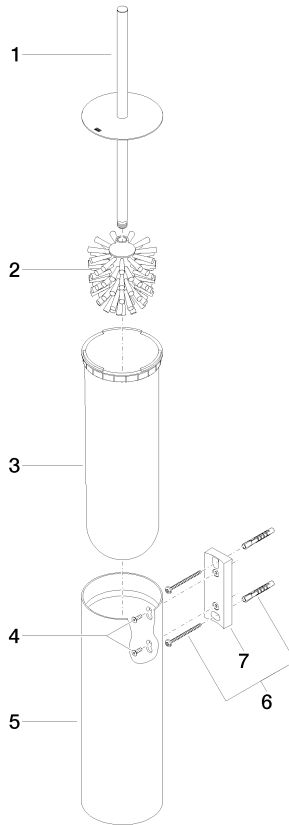

83 910 979

- brush, matte black
- width 100mm
- height 456 mm
- 110mm projection

Fits: MADISON, MEM, TARA, CL.1, LISSÉ,
VAIA, META, CYO

	Brushed Light Gold	83 910 979-27
	Chrome	83 910 979-00
	Brushed Platinum	83 910 979-06
	Platinum	83 910 979-08
	Dark Chrome	83 910 979-19
	Light Gold	83 910 979-26
	Brushed Durabronze (23kt Gold)	83 910 979-28
	Matte Black	83 910 979-33
	Brushed Bronze	83 910 979-42
	Brushed Champagne (22kt Gold)	83 910 979-46
	Brushed Chrome	83 910 979-93
	Brushed Dark Platinum	83 910 979-99

83 910 979

83 910 979

Parts for other finishes can be found here: [Chrome](#)

Spare parts list

No.	Item Number	Name	Quantity used	Delivery time
1	90 20 97 505 01-27	handle	1	30
2	90 18 50 601 00 90	brush	1	2
3	08 18 40 524 90	insert	1	2
4	90 30 30 014 00 90	screw	1	2
5	08 23 01 503-27	casing	1	60
6	05 30 31 025 00 90	fixing set	2	2
7	05 18 40 287 00 90	holder	1	2