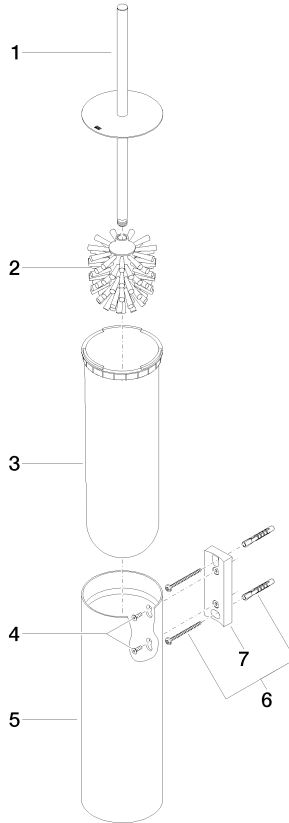

83 910 979

- brush, matte black
- width 100mm
- height 456 mm
- 110mm projection

Fits: MADISON, MEM, TARA, CL.1, LISSÉ,
VAIA, META, CYO

	Brushed Champagne (22kt Gold)	83 910 979-46
	Chrome	83 910 979-00
	Brushed Platinum	83 910 979-06
	Platinum	83 910 979-08
	Dark Chrome	83 910 979-19
	Light Gold	83 910 979-26
	Brushed Light Gold	83 910 979-27
	Brushed Durabronze (23kt Gold)	83 910 979-28
	Matte Black	83 910 979-33
	Brushed Bronze	83 910 979-42
	Brushed Chrome	83 910 979-93
	Brushed Dark Platinum	83 910 979-99

83 910 979

83 910 979

Parts for other finishes can be found here: [Chrome](#)

Spare parts list

No.	Item Number	Name	Quantity used	Delivery time
1	90 20 97 505 01-46	handle	1	30
2	90 18 50 601 00 90	brush	1	2
3	08 18 40 524 90	insert	1	2
4	90 30 30 014 00 90	screw	1	2
5	08 23 01 503-46	casing	1	30
6	05 30 31 025 00 90	fixing set	2	2
7	05 18 40 287 00 90	holder	1	2