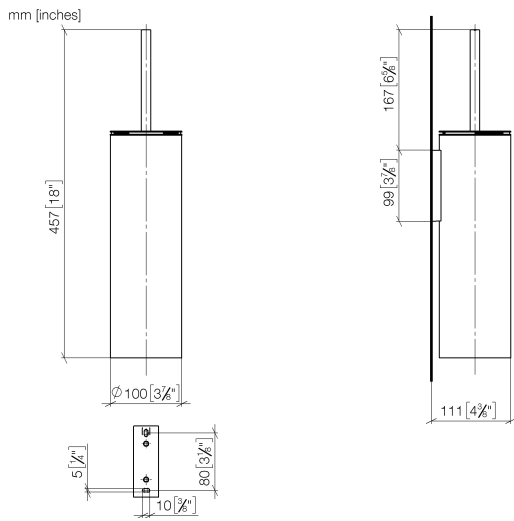

83 910 979

- brush, matte black
- width 100mm
- height 456 mm
- 110mm projection

Fits: MADISON, MEM, TARA, CL.1, LISSÉ,
VAIA, META, CYO

	Brushed Champagne (22kt Gold)	83 910 979-46
	Chrome	83 910 979-00
	Brushed Platinum	83 910 979-06
	Platinum	83 910 979-08
	Dark Chrome	83 910 979-19
	Light Gold	83 910 979-26
	Brushed Light Gold	83 910 979-27
	Brushed Durabronze (23kt Gold)	83 910 979-28
	Matte Black	83 910 979-33
	Brushed Bronze	83 910 979-42
	Brushed Chrome	83 910 979-93
	Brushed Dark Platinum	83 910 979-99

83 910 979

83 910 979

Parts for other finishes can be found here: [Chrome](#)

Spare parts list

No.	Item Number	Name	Quantity used	Delivery time
1	90 20 97 505 01-46	handle	1	30
2	90 18 50 601 00 90	brush	1	2
3	08 18 40 524 90	insert	1	2
4	90 30 30 014 00 90	screw	1	2
5	08 23 01 503-46	casing	1	30
6	05 30 31 025 00 90	fixing set	2	2
7	05 18 40 287 00 90	holder	1	2