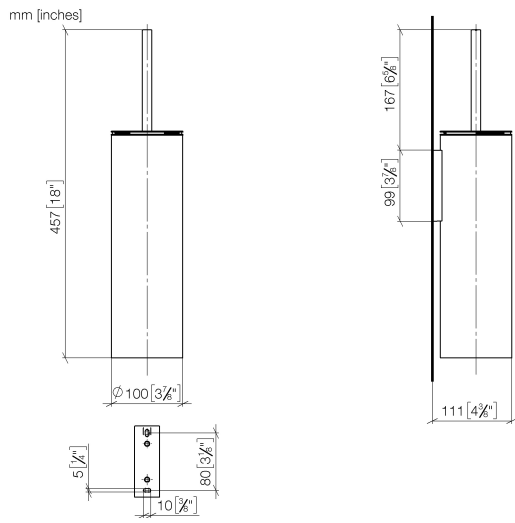

83 910 979

- brush, matte black
- width 100mm
- height 456 mm
- 110mm projection

Fits: MADISON, MEM, TARA, CL.1, LISSÉ,  
VAIA, META, CYO

	Brushed Dark Platinum	83 910 979-99
	Chrome	83 910 979-00
	Brushed Platinum	83 910 979-06
	Platinum	83 910 979-08
	Dark Chrome	83 910 979-19
	Light Gold	83 910 979-26
	Brushed Light Gold	83 910 979-27
	Brushed Durabronze (23kt Gold)	83 910 979-28
	Matte Black	83 910 979-33
	Brushed Bronze	83 910 979-42
	Brushed Champagne (22kt Gold)	83 910 979-46
	Brushed Chrome	83 910 979-93

83 910 979

83 910 979

Parts for other finishes can be found here: [Chrome](#)

### Spare parts list

No.	Item Number	Name	Quantity used	Delivery time
1	90 20 97 505 01-99	handle	1	30
2	90 18 50 601 00 90	brush	1	2
3	08 18 40 524 90	insert	1	2
4	90 30 30 014 00 90	screw	1	2
5	08 23 01 503-99	casing	1	30
6	05 30 31 025 00 90	fixing set	2	2
7	05 18 40 287 00 90	holder	1	2