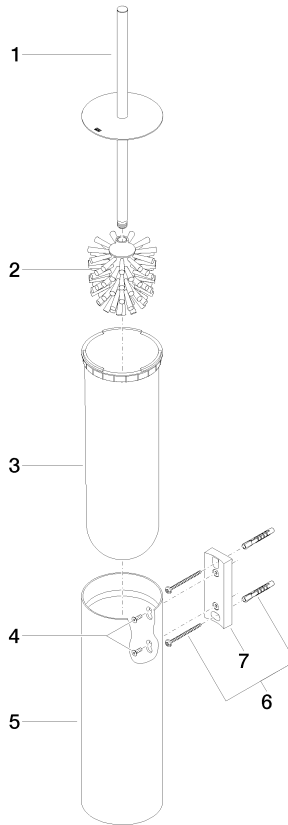

83 910 979

- brush, matte black
- width 100mm
- height 456 mm
- 110mm projection

Fits: MADISON, MEM, TARA, CL.1, LISSÉ,  
VAIA, META, CYO

	Brushed Dark Platinum	83 910 979-99
	Chrome	83 910 979-00
	Brushed Platinum	83 910 979-06
	Platinum	83 910 979-08
	Dark Chrome	83 910 979-19
	Light Gold	83 910 979-26
	Brushed Light Gold	83 910 979-27
	Brushed Durabronze (23kt Gold)	83 910 979-28
	Matte Black	83 910 979-33
	Brushed Bronze	83 910 979-42
	Brushed Champagne (22kt Gold)	83 910 979-46
	Brushed Chrome	83 910 979-93

83 910 979

83 910 979

Parts for other finishes can be found here: [Chrome](#)

### Spare parts list

No.	Item Number	Name	Quantity used	Delivery time
1	90 20 97 505 01-99	handle	1	30
2	90 18 50 601 00 90	brush	1	2
3	08 18 40 524 90	insert	1	2
4	90 30 30 014 00 90	screw	1	2
5	08 23 01 503-99	casing	1	30
6	05 30 31 025 00 90	fixing set	2	2
7	05 18 40 287 00 90	holder	1	2