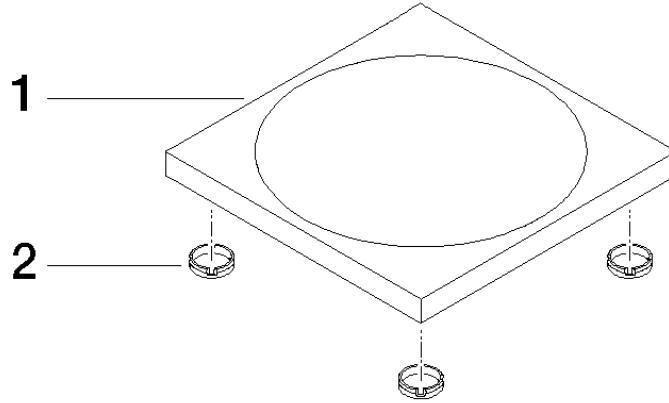

Soap dish free-standing model - Brushed Platinum

IMO

84 410 780

• 119 x 119 x 10 mm

Fits: IMO, LULU, MEM, TARA, LISSÉ, META, CYO

	Brushed Platinum	84 410 780-06
	Chrome	84 410 780-00
	Platinum	84 410 780-08
	Dark Chrome	84 410 780-19
	Light Gold	84 410 780-26
	Brushed Light Gold	84 410 780-27
	Brushed Durabronze (23kt Gold)	84 410 780-28
	Matte Black	84 410 780-33
	Brushed Bronze	84 410 780-42
	Brushed Champagne (22kt Gold)	84 410 780-46
	Champagne (22kt Gold)	84 410 780-47
	Brushed Chrome	84 410 780-93
	Brushed Dark Platinum	84 410 780-99

84 410 780

mm [inches]

84 410 780

Parts for other finishes can be found here: [Chrome](#)

Spare parts list

No.	Item Number	Name	Quantity used	Delivery time
1	08 17 78 600-06	dish	1	60
2	09 26 01 045 90	accessories	4	2