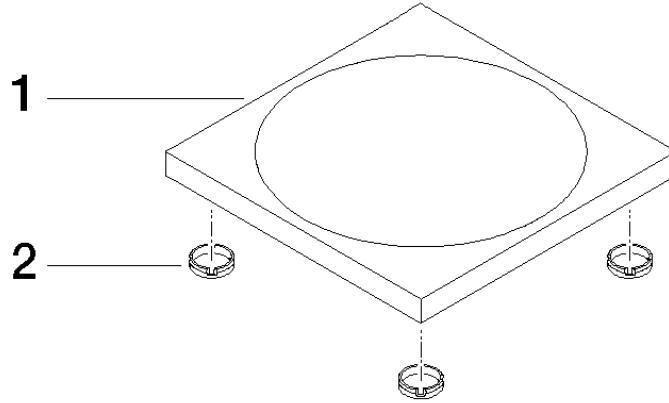

**Soap dish free-standing model - Light Gold**

IMO

84 410 780

• 119 x 119 x 10 mm

Fits: IMO, LULU, MEM, TARA, LISSÉ, META, CYO

	Light Gold	84 410 780-26
	Chrome	84 410 780-00
	Brushed Platinum	84 410 780-06
	Platinum	84 410 780-08
	Dark Chrome	84 410 780-19
	Brushed Light Gold	84 410 780-27
	Brushed Durabronze (23kt Gold)	84 410 780-28
	Matte Black	84 410 780-33
	Brushed Bronze	84 410 780-42
	Brushed Champagne (22kt Gold)	84 410 780-46
	Champagne (22kt Gold)	84 410 780-47
	Brushed Chrome	84 410 780-93
	Brushed Dark Platinum	84 410 780-99

84 410 780

mm [inches]

84 410 780

Parts for other finishes can be found here: [Chrome](#)

Spare parts list

No.	Item Number	Name	Quantity used	Delivery time
1	08 17 78 600-26	dish	1	60
2	09 26 01 045 90	accessories	4	2