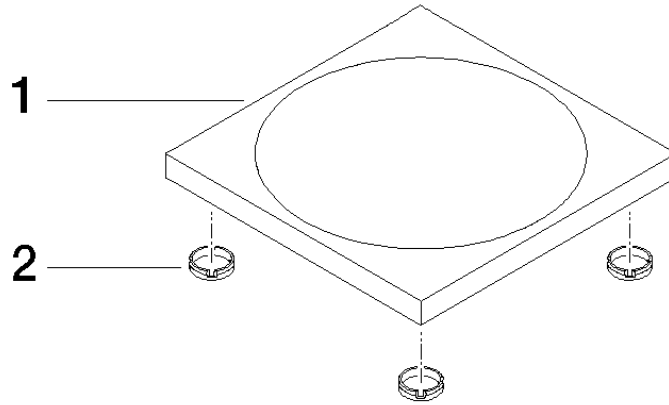

Soap dish free-standing model - Matte Black

IMO

84 410 780

• 119 x 119 x 10 mm

Fits: IMO, LULU, MEM, TARA, LISSÉ, META, CYO

	Matte Black	84 410 780-33
	Chrome	84 410 780-00
	Brushed Platinum	84 410 780-06
	Platinum	84 410 780-08
	Dark Chrome	84 410 780-19
	Light Gold	84 410 780-26
	Brushed Light Gold	84 410 780-27
	Brushed Durabronze (23kt Gold)	84 410 780-28
	Brushed Bronze	84 410 780-42
	Brushed Champagne (22kt Gold)	84 410 780-46
	Champagne (22kt Gold)	84 410 780-47
	Brushed Chrome	84 410 780-93
	Brushed Dark Platinum	84 410 780-99

84 410 780

mm [inches]

84 410 780

Parts for other finishes can be found here: [Chrome](#)

Spare parts list

No.	Item Number	Name	Quantity used	Delivery time
1	08 17 78 600-33	dish	1	30
2	09 26 01 045 90	accessories	4	2