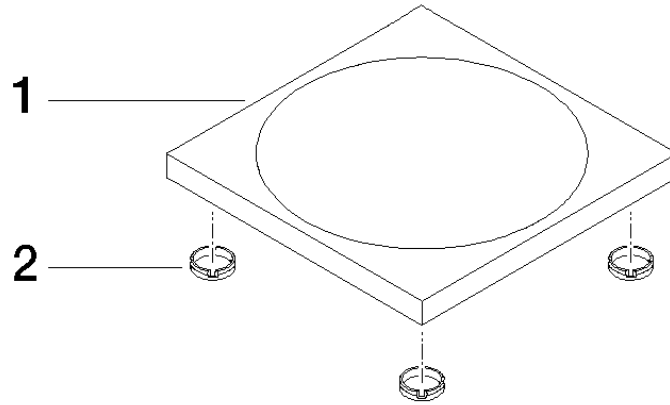

Soap dish free-standing model - Champagne (22kt Gold)

IMO

84 410 780

• 119 x 119 x 10 mm

Fits: IMO, LULU, MEM, TARA, LISSÉ, META, CYO

	Champagne (22kt Gold)	84 410 780-47
	Chrome	84 410 780-00
	Brushed Platinum	84 410 780-06
	Platinum	84 410 780-08
	Dark Chrome	84 410 780-19
	Light Gold	84 410 780-26
	Brushed Light Gold	84 410 780-27
	Brushed Durabronze (23kt Gold)	84 410 780-28
	Matte Black	84 410 780-33
	Brushed Bronze	84 410 780-42
	Brushed Champagne (22kt Gold)	84 410 780-46
	Brushed Chrome	84 410 780-93
	Brushed Dark Platinum	84 410 780-99

84 410 780

mm [inches]

84 410 780

Parts for other finishes can be found here: [Chrome](#)