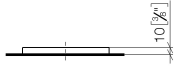

Soap dish free-standing model - Brushed Dark Platinum

IMO

84 410 780

• 119 x 119 x 10 mm

Fits: IMO, LULU, MEM, TARA, LISSÉ, META, CYO

	Brushed Dark Platinum	84 410 780-99
	Chrome	84 410 780-00
	Brushed Platinum	84 410 780-06
	Platinum	84 410 780-08
	Dark Chrome	84 410 780-19
	Light Gold	84 410 780-26
	Brushed Light Gold	84 410 780-27
	Brushed Durabronze (23kt Gold)	84 410 780-28
	Matte Black	84 410 780-33
	Brushed Bronze	84 410 780-42
	Brushed Champagne (22kt Gold)	84 410 780-46
	Champagne (22kt Gold)	84 410 780-47
	Brushed Chrome	84 410 780-93

84 410 780

mm [inches]

84 410 780

Parts for other finishes can be found here: [Chrome](#)

Spare parts list

No.	Item Number	Name	Quantity used	Delivery time
1	08 17 78 600-99	dish	1	60
2	09 26 01 045 90	accessories	4	2