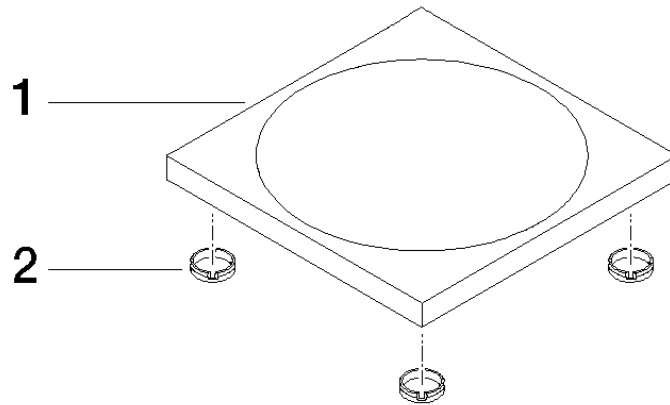

Soap dish free-standing model - Brushed Dark Platinum

IMO

84 410 780

• 119 x 119 x 10 mm

Fits: IMO, LULU, MEM, TARA, LISSÉ, META, CYO

	Brushed Dark Platinum	84 410 780-99
	Chrome	84 410 780-00
	Brushed Platinum	84 410 780-06
	Platinum	84 410 780-08
	Dark Chrome	84 410 780-19
	Light Gold	84 410 780-26
	Brushed Light Gold	84 410 780-27
	Brushed Durabronze (23kt Gold)	84 410 780-28
	Matte Black	84 410 780-33
	Brushed Bronze	84 410 780-42
	Brushed Champagne (22kt Gold)	84 410 780-46
	Champagne (22kt Gold)	84 410 780-47
	Brushed Chrome	84 410 780-93

84 410 780

mm [inches]

84 410 780

Parts for other finishes can be found here: [Chrome](#)

Spare parts list

No.	Item Number	Name	Quantity used	Delivery time
1	08 17 78 600-99	dish	1	60
2	09 26 01 045 90	accessories	4	2