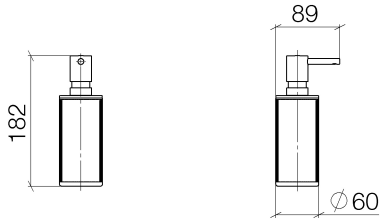

84 430 811

- Textured brown glass, matt
- width 60mm
- height 182 mm
- 175 ml bottle
- 59mm projection

	Brushed Platinum	84 430 811-06
	Chrome	84 430 811-00
	Dark Chrome	84 430 811-19
	Brushed Durabronze (23kt Gold)	84 430 811-28
	Brushed Dark Platinum	84 430 811-99

84 430 811

84 430 811

Parts for other finishes can be found here: [Chrome](#)

Spare parts list

No.	Item Number	Name	Quantity used	Delivery time
1	05 10 10 535 03-06	dispenser	1	60
2	05 10 10 625 00-06	bottle	1	60