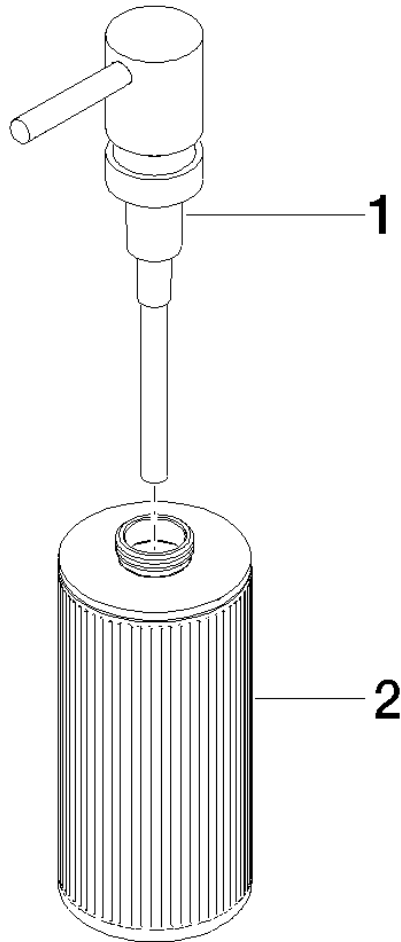

84 430 811

- Textured brown glass, matt
- width 60mm
- height 182 mm
- 175 ml bottle
- 59mm projection

	Brushed Platinum	84 430 811-06
	Chrome	84 430 811-00
	Dark Chrome	84 430 811-19
	Brushed Durabronze (23kt Gold)	84 430 811-28
	Brushed Dark Platinum	84 430 811-99

84 430 811

84 430 811

Parts for other finishes can be found here: [Chrome](#)

Spare parts list

No.	Item Number	Name	Quantity used	Delivery time
1	05 10 10 535 03-06	dispenser	1	60
2	05 10 10 625 00-06	bottle	1	60